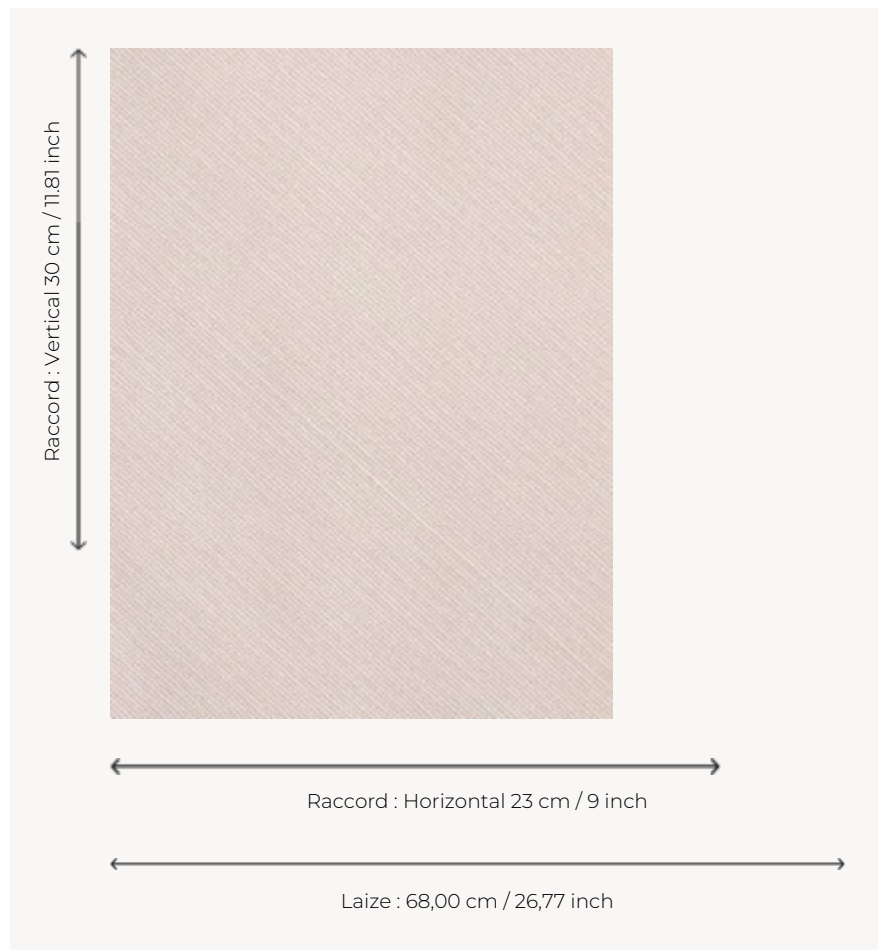

LP113005 FLORIDE

The special feature of this motif resides in the placement of a lightly undulating stripe, not vertically as usual but diagonally, creating a lovely dynamic effect. Screen printing by hand.

LP113005 - Rose

Le manach

TYPE	Small width printed wallpapers
SALES UNIT	Available per roll of 4,57 mts
BACKING	PAPER
COMPOSITION	-
WIDTH	68 cm / 26,77 inch
REPEAT	H: 23 cm - 9,00 inch V: 30 cm - 11,81 inch Straight repeat
WEIGHT	150 gr / m ²
CARE	
TRIMMING	Not trimmed
HANGING/REMOVING	Paste the paper Wet removable
CERTIFICATIONS	EUROCLASS B-s1,d0 ASTM E84 Class A
NOTES	Hand screen printed
INFORMATION	Soaking time before hanging: maximum 2 minutes. Use the trim & join marks during installation. Double-cut installation.
BOOK	L9979PPLM01

2 Colors

LP113001
Sable

LP113005
Rose