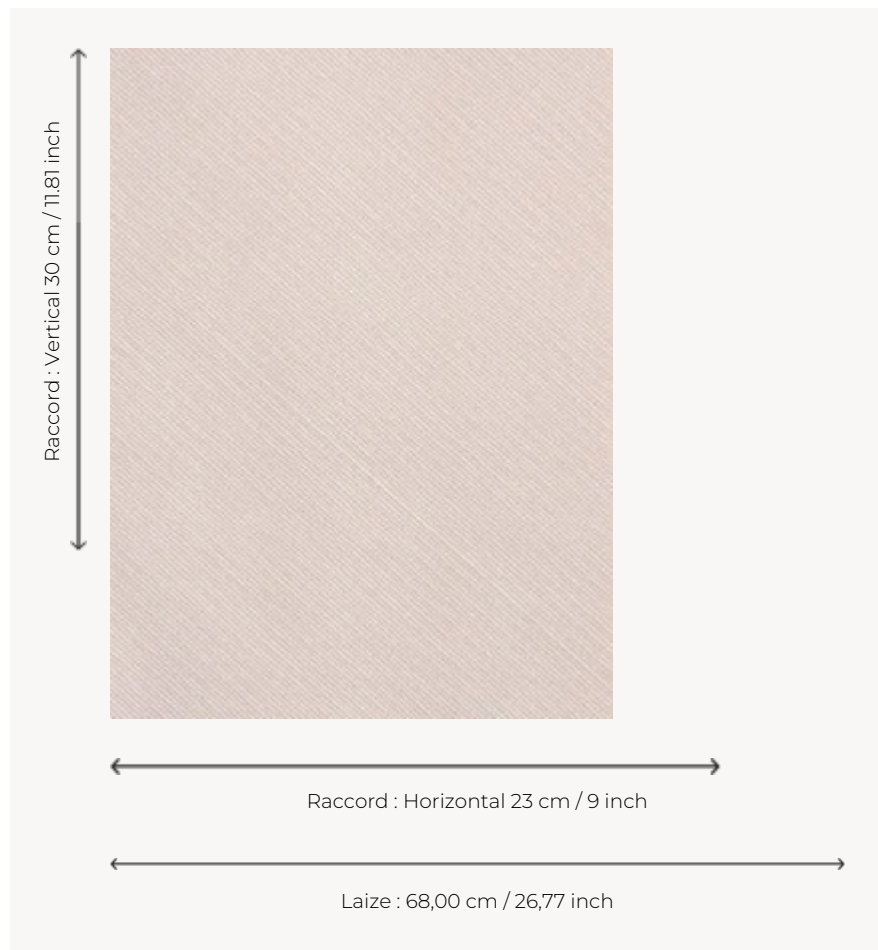

LP113005 FLORIDE

The special feature of this motif resides in the placement of a lightly undulating stripe, not vertically as usual but diagonally, creating a lovely dynamic effect. Screen printing by hand.

LP113005 - Rose

Le manach

TYPE	Small width printed wallpapers
SALES UNIT	Available per roll of 4,57 mts
BACKING	PAPER
COMPOSITION	-
WIDTH	68 cm / 26,77 inch
REPEAT	H: 23 cm - 9,00 inch V: 30 cm - 11,81 inch Straight repeat
WEIGHT	150 gr / m ²
CARE	
TRIMMING	Not trimmed
HANGING/REMOVING	Paste the paper Wet removable
CERTIFICATIONS	EUROCLASS B-s1,d0 ASTM E84 Class A
NOTES	Hand screen printed
INFORMATION	Soaking time before hanging: maximum 2 minutes. Use the trim & join marks during installation. Double-cut installation.
BOOK	L9979PPLM01

2 Colors

LP113001
Sable

LP113005
Rose