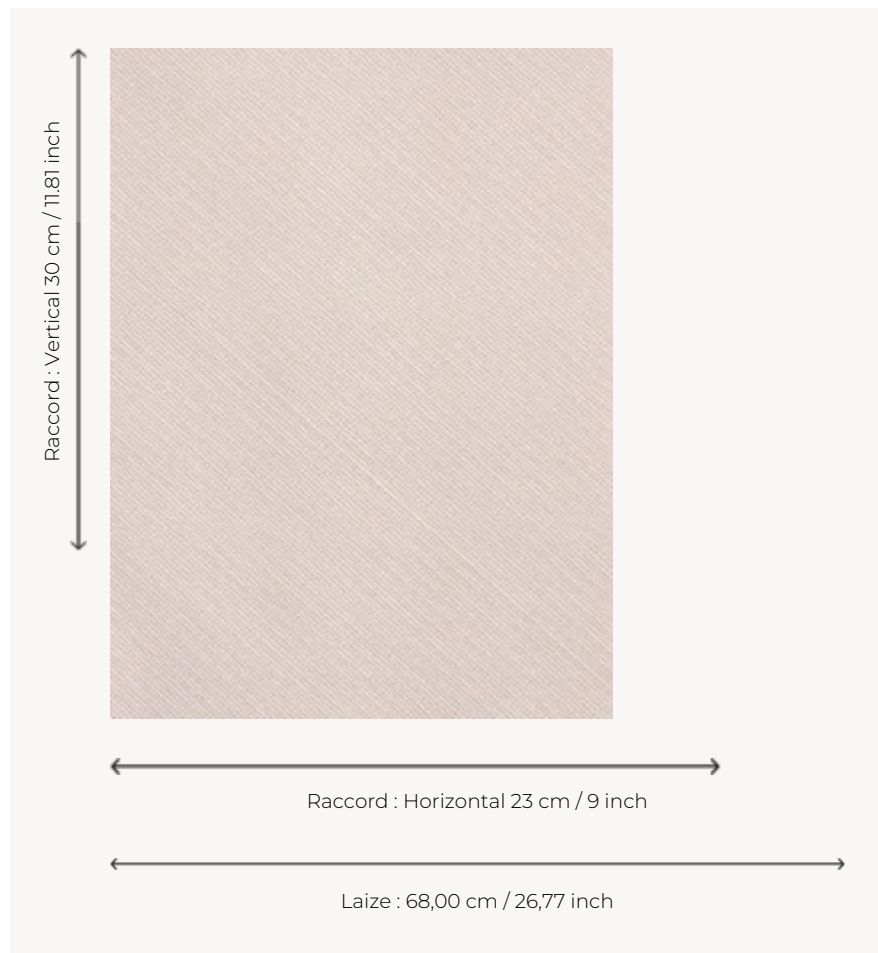

LP113005 FLORIDE

The special feature of this motif resides in the placement of a lightly undulating stripe, not vertically as usual but diagonally, creating a lovely dynamic effect. Screen printing by hand.

LP113005 - Rose

Le manach

TYPE	Small width printed wallpapers
SALES UNIT	Available per roll of 4,57 mts
BACKING	PAPER
COMPOSITION	-
WIDTH	68 cm / 26,77 inch
REPEAT	H: 23 cm - 9,00 inch V: 30 cm - 11,81 inch Straight repeat
WEIGHT	150 gr / m ²
CARE	
TRIMMING	Not trimmed
HANGING/REMOVING	Paste the paper Wet removable
CERTIFICATIONS	EUROCLASS B-s1,d0 ASTM E84 Class A
NOTES	Hand screen printed
INFORMATION	Soaking time before hanging: maximum 2 minutes. Use the trim & join marks during installation. Double-cut installation.
BOOK	L9979PPLM01

2 Colors

LP113001
Sable

LP113005
Rose