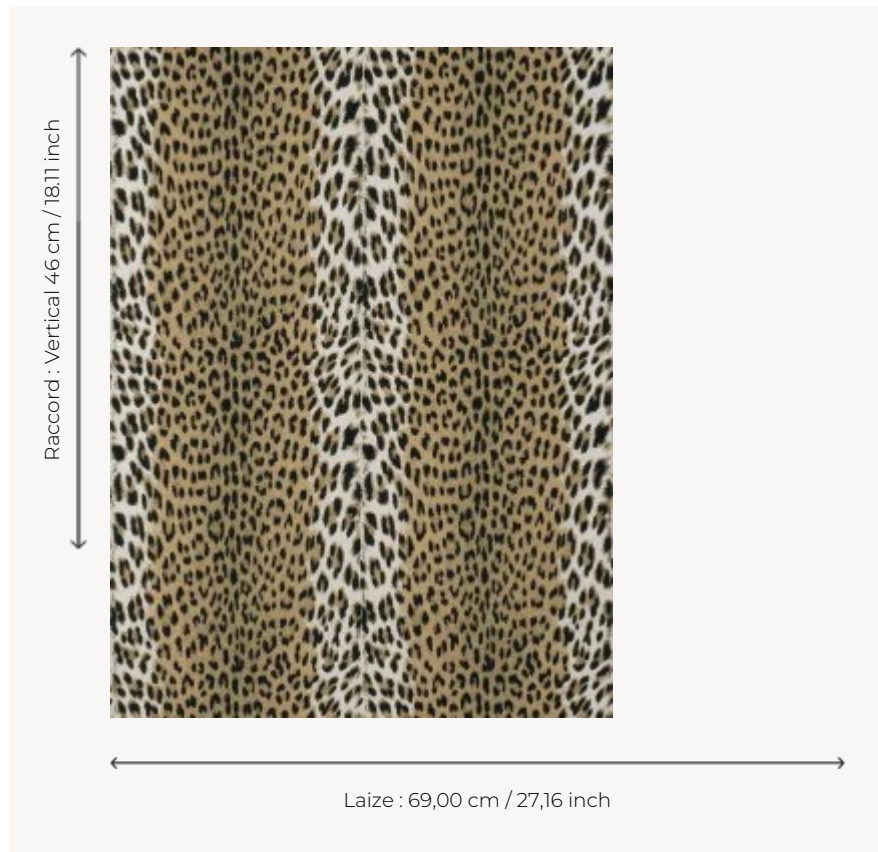

## W4396001 WALLPAPER PANTHERE

Peau de panthère. Papiers peints imprimés au cadre à la main. Non émarginé.

### Boussac

<b>TYPE</b>	Small width printed wallpapers
<b>SALES UNIT</b>	Available per roll of 4,57 mts
<b>BACKING</b>	PAPER
<b>COMPOSITION</b>	-
<b>WIDTH</b>	69 cm / 27,16 inch
<b>REPEAT</b>	V: 46 cm - 18,11 inch Straight repeat
<b>WEIGHT</b>	187 gr / m <sup>2</sup>
<b>CARE</b>	
<b>TRIMMING</b>	Not trimmed
<b>HANGING/REMOVING</b>	Paste the paper Wet removable
<b>CERTIFICATIONS</b>	EUROCLASS B-s1,d0 ASTM E84 Class A
<b>NOTES</b>	Hand screen printed
<b>INFORMATION</b>	Soaking time before hanging: maximum 2 minutes. Use the trim & join marks during installation. Double-cut installation.