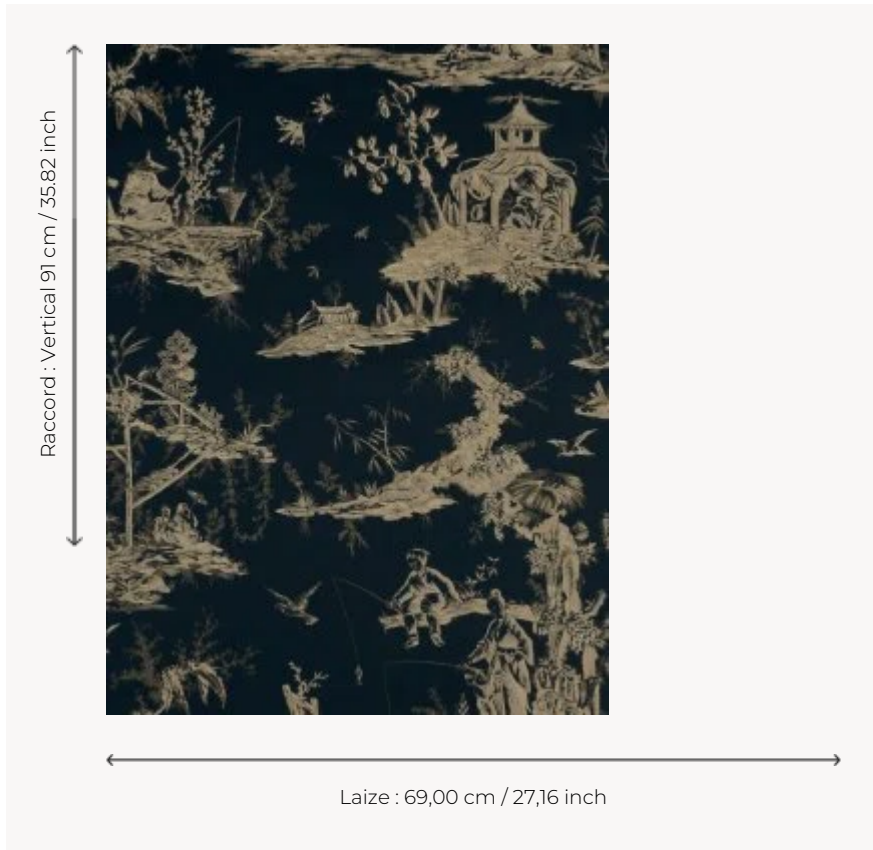

W4515A07 WALLPAPER KANAWA

Toile de Jouy representing pavilions and fishing scenes. Wallpaper hand-printed in a frame.
Untrimmed.

W4515A07 - Black ivory

Boussac

TYPE	Small width printed wallpapers
SALES UNIT	Available per roll of 4,57 mts
BACKING	PAPER
COMPOSITION	-
WIDTH	69 cm / 27,16 inch
REPEAT	V: 91 cm - 35,82 inch Straight repeat
WEIGHT	187 gr / m ²
CARE	
TRIMMING	Not trimmed
HANGING/REMOVING	Paste the paper Wet removable
CERTIFICATIONS	EUROCLASS B-s1,d0 ASTM E84 Class A
NOTES	Hand screen printed
INFORMATION	Soaking time before hanging: maximum 2 minutes. Use the trim & join marks during installation. Double-cut installation.

8 Colors

W4515A07
Black ivory

W4515A08
Icy white

W4515A09
Black white

W4515A11
Platinum

W4515B07
Black ivory

W4515B08
Icy white

W4515B09
Black white