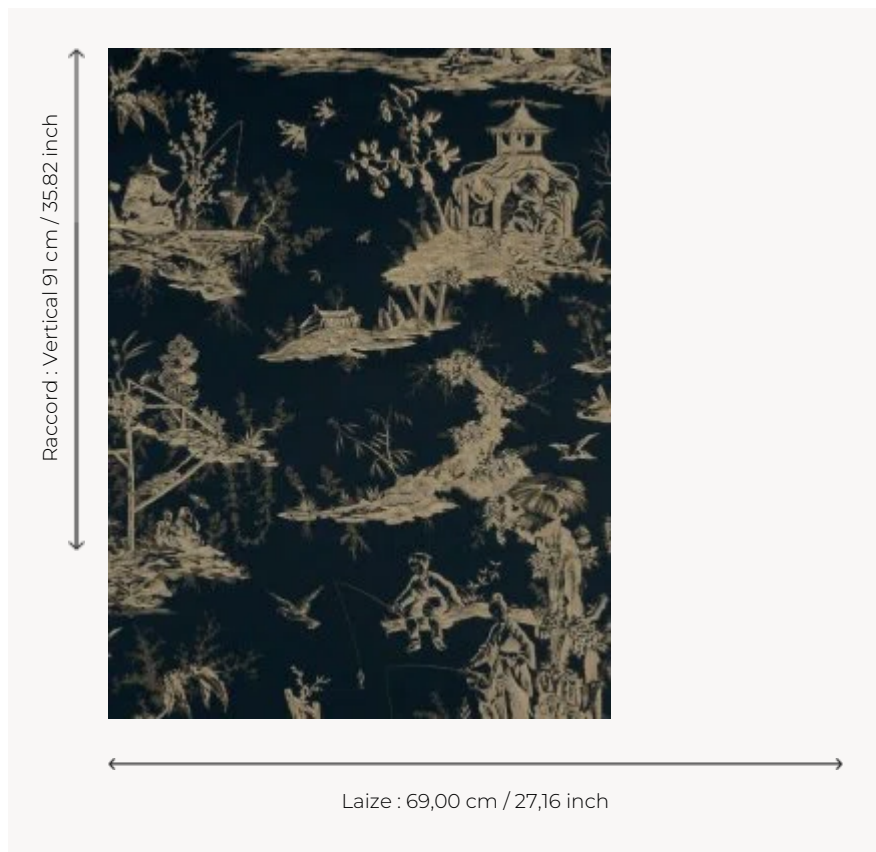

W4515A07 WALLPAPER KANAWA

Toile de Jouy representing pavilions and fishing scenes. Wallpaper hand-printed in a frame.
Untrimmed.

W4515A07 - Black ivory

Boussac

TYPE	Small width printed wallpapers
SALES UNIT	Available per roll of 4,57 mts
BACKING	PAPER
COMPOSITION	-
WIDTH	69 cm / 27,16 inch
REPEAT	V: 91 cm - 35,82 inch Straight repeat
WEIGHT	187 gr / m ²
CARE	
TRIMMING	Not trimmed
HANGING/REMOVING	Paste the paper Wet removable
CERTIFICATIONS	EUROCLASS B-s1,d0 ASTM E84 Class A
NOTES	Hand screen printed
INFORMATION	Soaking time before hanging: maximum 2 minutes. Use the trim & join marks during installation. Double-cut installation.

8 Colors

W4515A07
Black ivory

W4515A08
Icy white

W4515A09
Black white

W4515A11
Platinum

W4515B07
Black ivory

W4515B08
Icy white

W4515B09
Black white