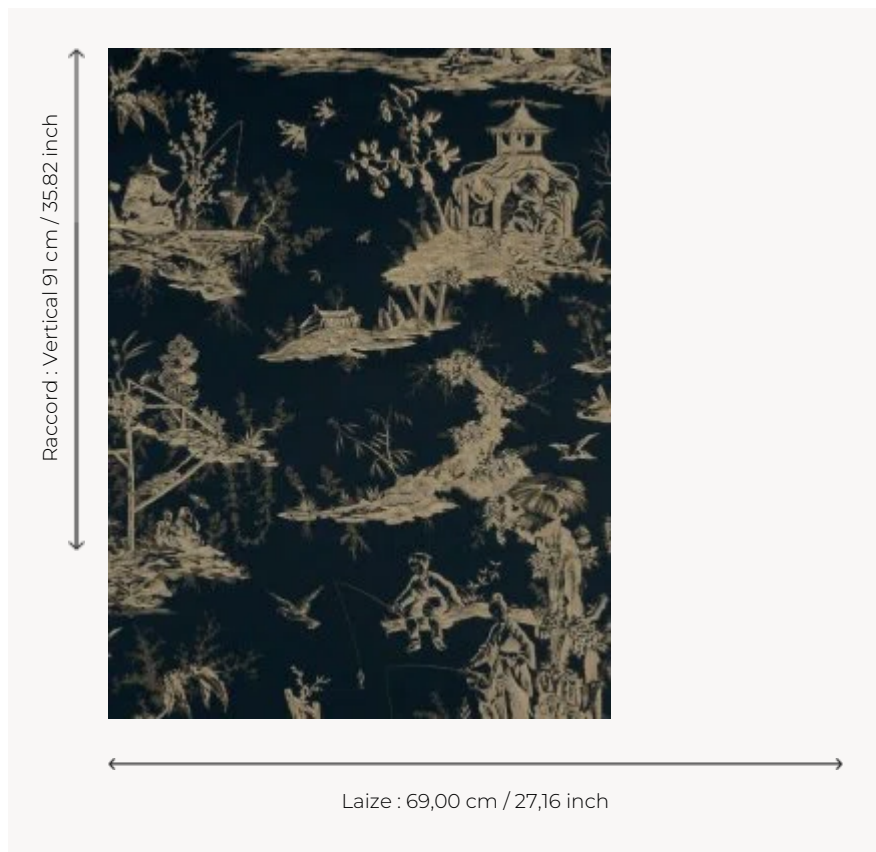

## W4515A07 WALLPAPER KANAWA

Toile de Jouy representing pavilions and fishing scenes. Wallpaper hand-printed in a frame.  
Untrimmed.

### Boussac

<b>TYPE</b>	Small width printed wallpapers
<b>SALES UNIT</b>	Available per roll of 4,57 mts
<b>BACKING</b>	PAPER
<b>COMPOSITION</b>	-
<b>WIDTH</b>	69 cm / 27,16 inch
<b>REPEAT</b>	V: 91 cm - 35,82 inch Straight repeat
<b>WEIGHT</b>	187 gr / m <sup>2</sup>
<b>CARE</b>	
<b>TRIMMING</b>	Not trimmed
<b>HANGING/REMOVING</b>	Paste the paper Wet removable
<b>CERTIFICATIONS</b>	EUROCLASS B-s1,d0 ASTM E84 Class A
<b>NOTES</b>	Hand screen printed
<b>INFORMATION</b>	Soaking time before hanging: maximum 2 minutes. Use the trim & join marks during installation. Double-cut installation.

## 8 Colors

W4515A07  
Black ivory

W4515A08  
Icy white

W4515A09  
Black white

W4515A11  
Platinum

W4515B07  
Black ivory

W4515B08  
Icy white

W4515B09  
Black white