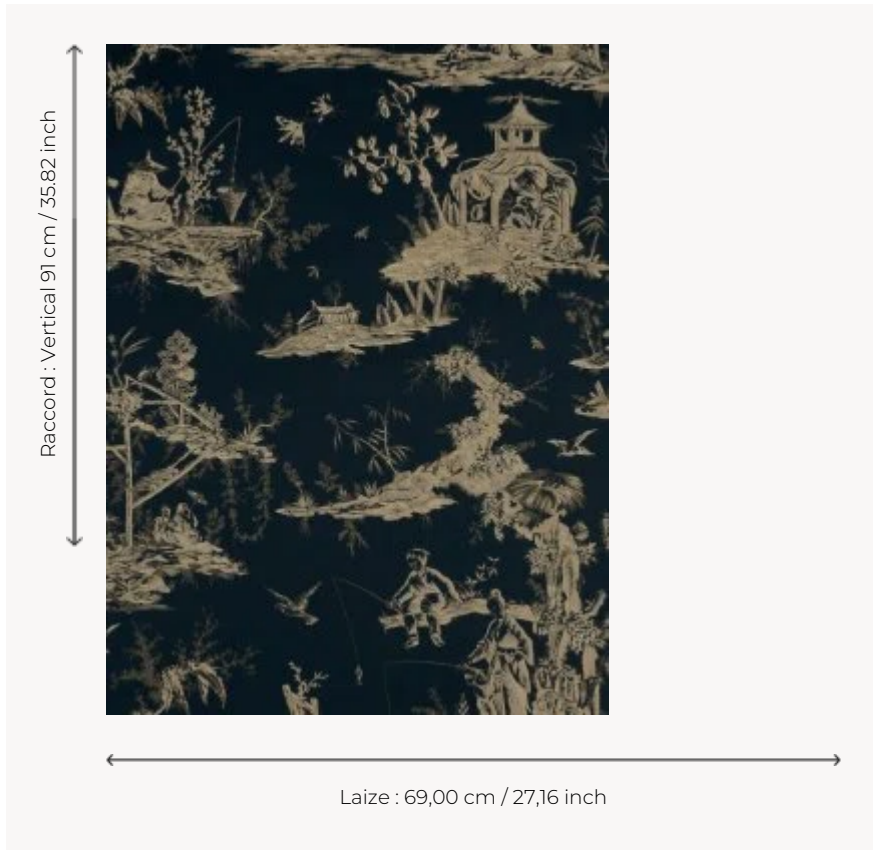

W4515A07 WALLPAPER KANAWA

Toile de Jouy representing pavilions and fishing scenes. Wallpaper hand-printed in a frame.
Untrimmed.

W4515A07 - Black ivory

Boussac

TYPE Small width printed wallpapers

SALES UNIT Available per roll of 4,57 mts

BACKING PAPER

COMPOSITION -

WIDTH 69 cm / 27,16 inch

REPEAT V: 91 cm - 35,82 inch
Straight repeat

WEIGHT 187 gr / m²

CARE 

TRIMMING Not trimmed

HANGING/REMOVING Paste the paper
Wet removable