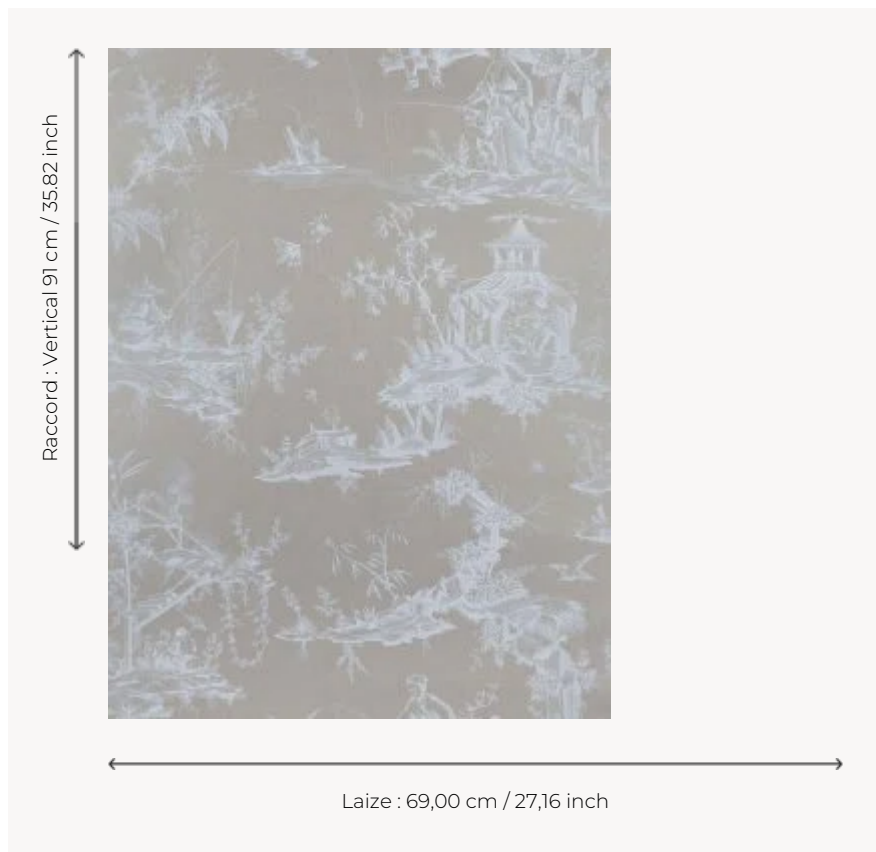

## W4515A08 WALLPAPER KANAWA

Toile de Jouy representing pavilions and fishing scenes. Wallpaper hand-printed in a frame.  
Untrimmed.

### W4515A08 - Icy white

### Boussac

<b>TYPE</b>	Small width printed wallpapers
<b>SALES UNIT</b>	Available per roll of 4,57 mts
<b>BACKING</b>	PAPER
<b>COMPOSITION</b>	-
<b>WIDTH</b>	69 cm / 27,16 inch
<b>REPEAT</b>	V: 91 cm - 35,82 inch Straight repeat
<b>WEIGHT</b>	187 gr / m <sup>2</sup>
<b>CARE</b>	
<b>TRIMMING</b>	Not trimmed
<b>HANGING/REMOVING</b>	Paste the paper Wet removable
<b>CERTIFICATIONS</b>	EUROCLASS B-s1,d0 ASTM E84 Class A
<b>NOTES</b>	Hand screen printed
<b>INFORMATION</b>	Soaking time before hanging: maximum 2 minutes. Use the trim & join marks during installation. Double-cut installation.

## 8 Colors

W4515A07  
Black ivory

W4515A08  
Icy white

W4515A09  
Black white

W4515A11  
Platinum

W4515B07  
Black ivory

W4515B08  
Icy white

W4515B09  
Black white