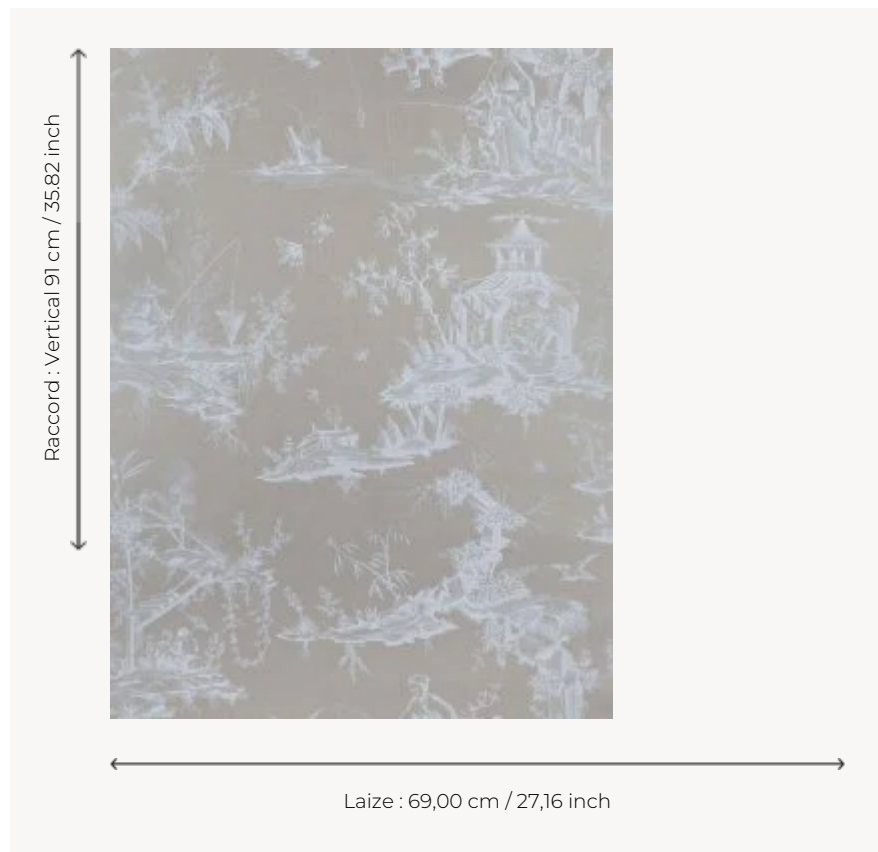

W4515A08 WALLPAPER KANAWA

Toile de Jouy representing pavilions and fishing scenes. Wallpaper hand-printed in a frame.
Untrimmed.

W4515A08 - Icy white

Boussac

TYPE	Small width printed wallpapers
SALES UNIT	Available per roll of 4,57 mts
BACKING	PAPER
COMPOSITION	-
WIDTH	69 cm / 27,16 inch
REPEAT	V: 91 cm - 35,82 inch Straight repeat
WEIGHT	187 gr / m ²
CARE	
TRIMMING	Not trimmed
HANGING/REMOVING	Paste the paper Wet removable
CERTIFICATIONS	EUROCLASS B-s1,d0 ASTM E84 Class A
NOTES	Hand screen printed
INFORMATION	Soaking time before hanging: maximum 2 minutes. Use the trim & join marks during installation. Double-cut installation.

8 Colors

W4515A07
Black ivory

W4515A08
Icy white

W4515A09
Black white

W4515A11
Platinum

W4515B07
Black ivory

W4515B08
Icy white

W4515B09
Black white