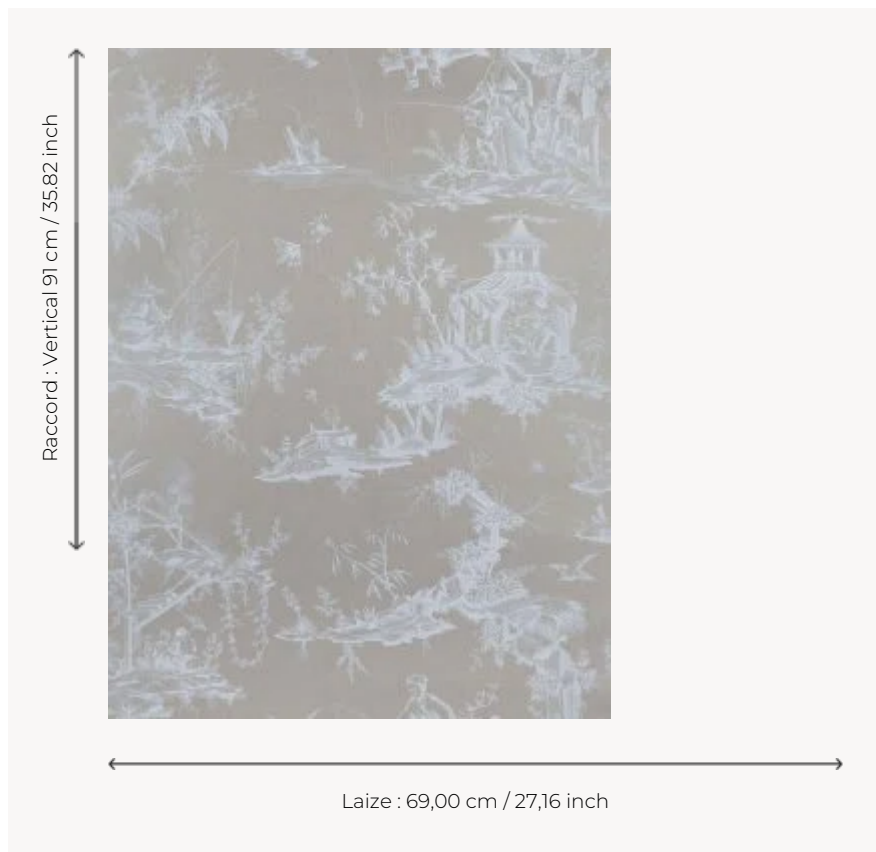

## W4515A08 WALLPAPER KANAWA

Toile de Jouy representing pavilions and fishing scenes. Wallpaper hand-printed in a frame.  
Untrimmed.

### W4515A08 - Icy white

### Boussac

|                         |  |
|-------------------------|--|
| <b>TYPE</b>             | Small width printed wallpapers   |
| <b>SALES UNIT</b>       | Available per roll of 4,57 mts   |
| <b>BACKING</b>          | PAPER  |
| <b>COMPOSITION</b>      | -  |
| <b>WIDTH</b>            | 69 cm / 27,16 inch   |
| <b>REPEAT</b>           | V: 91 cm - 35,82 inch<br>Straight repeat   |
| <b>WEIGHT</b>           | 187 gr / m <sup>2</sup>  |
| <b>CARE</b>             |   |
| <b>TRIMMING</b>         | Not trimmed  |
| <b>HANGING/REMOVING</b> | Paste the paper<br>Wet removable   |
| <b>CERTIFICATIONS</b>   | EUROCLASS B-s1,d0<br>ASTM E84 Class A  |
| <b>NOTES</b>            | Hand screen printed  |
| <b>INFORMATION</b>      | Soaking time before hanging:<br>maximum 2 minutes.<br>Use the trim & join marks during<br>installation. Double-cut installation. |

## 8 Colors

W4515A07  
Black ivory

W4515A08  
Icy white

W4515A09  
Black white

W4515A11  
Platinum

W4515B07  
Black ivory

W4515B08  
Icy white

W4515B09  
Black white