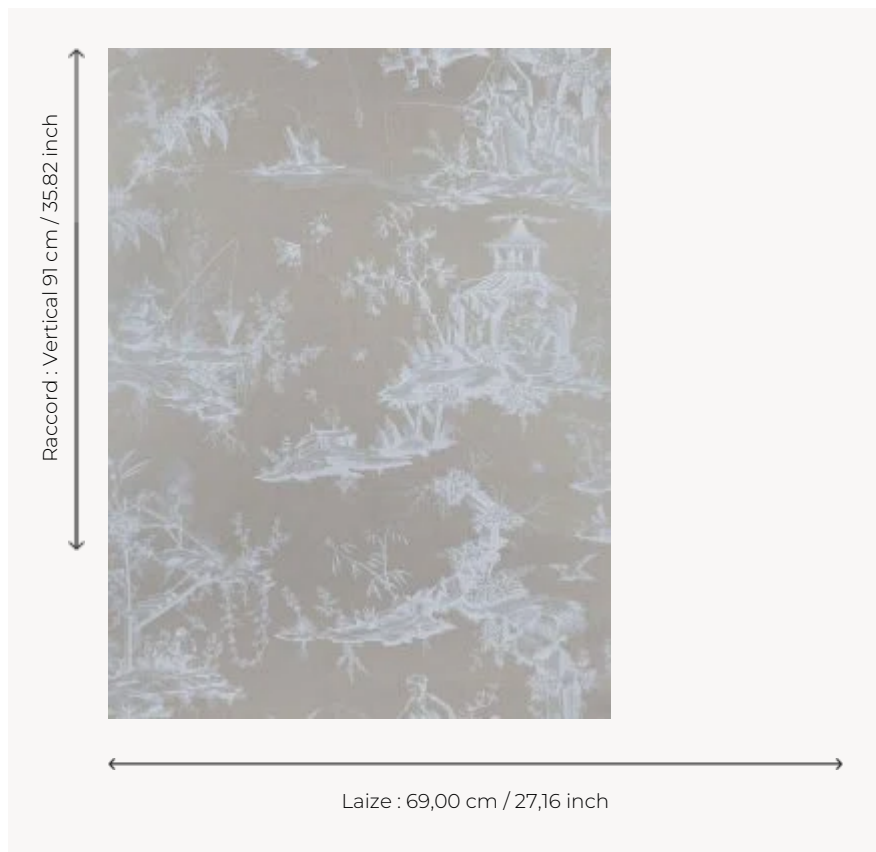

W4515A08 WALLPAPER KANAWA

Toile de Jouy representing pavilions and fishing scenes. Wallpaper hand-printed in a frame.
Untrimmed.

W4515A08 - Icy white

Boussac

TYPE	Small width printed wallpapers
SALES UNIT	Available per roll of 4,57 mts
BACKING	PAPER
COMPOSITION	-
WIDTH	69 cm / 27,16 inch
REPEAT	V: 91 cm - 35,82 inch Straight repeat
WEIGHT	187 gr / m ²
CARE	
TRIMMING	Not trimmed
HANGING/REMOVING	Paste the paper Wet removable
CERTIFICATIONS	EUROCLASS B-s1,d0 ASTM E84 Class A
NOTES	Hand screen printed
INFORMATION	Soaking time before hanging: maximum 2 minutes. Use the trim & join marks during installation. Double-cut installation.

8 Colors

W4515A07
Black ivory

W4515A08
Icy white

W4515A09
Black white

W4515A11
Platinum

W4515B07
Black ivory

W4515B08
Icy white

W4515B09
Black white