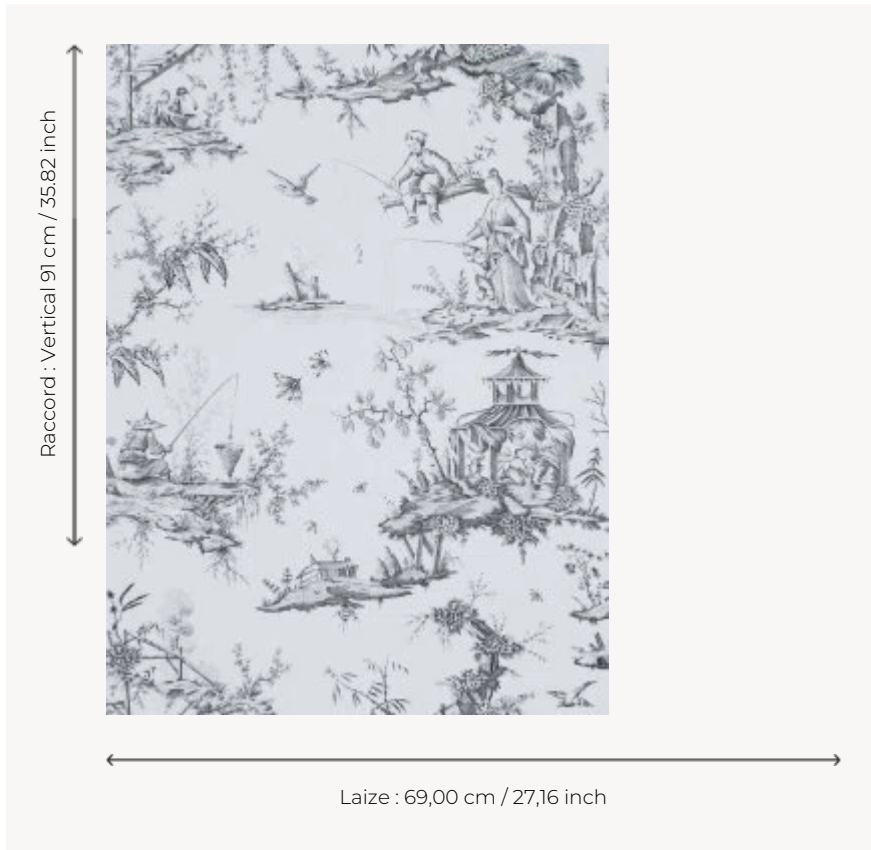

W4515A09 WALLPAPER KANAWA

Toile de Jouy representing pavilions and fishing scenes. Wallpaper hand-printed in a frame.
Untrimmed.

W4515A09 - Black white

Boussac

TYPE	Small width printed wallpapers
SALES UNIT	Available per roll of 4,57 mts
BACKING	PAPER
COMPOSITION	-
WIDTH	69 cm / 27,16 inch
REPEAT	V: 91 cm - 35,82 inch Straight repeat
WEIGHT	187 gr / m ²
CARE	
TRIMMING	Not trimmed
HANGING/REMOVING	Paste the paper Wet removable
CERTIFICATIONS	EUROCLASS B-s1,d0 ASTM E84 Class A
NOTES	Hand screen printed
INFORMATION	Soaking time before hanging: maximum 2 minutes. Use the trim & join marks during installation. Double-cut installation.

8 Colors

W4515A07
Black ivory

W4515A08
Icy white

W4515A09
Black white

W4515A11
Platinum

W4515B07
Black ivory

W4515B08
Icy white

W4515B09
Black white