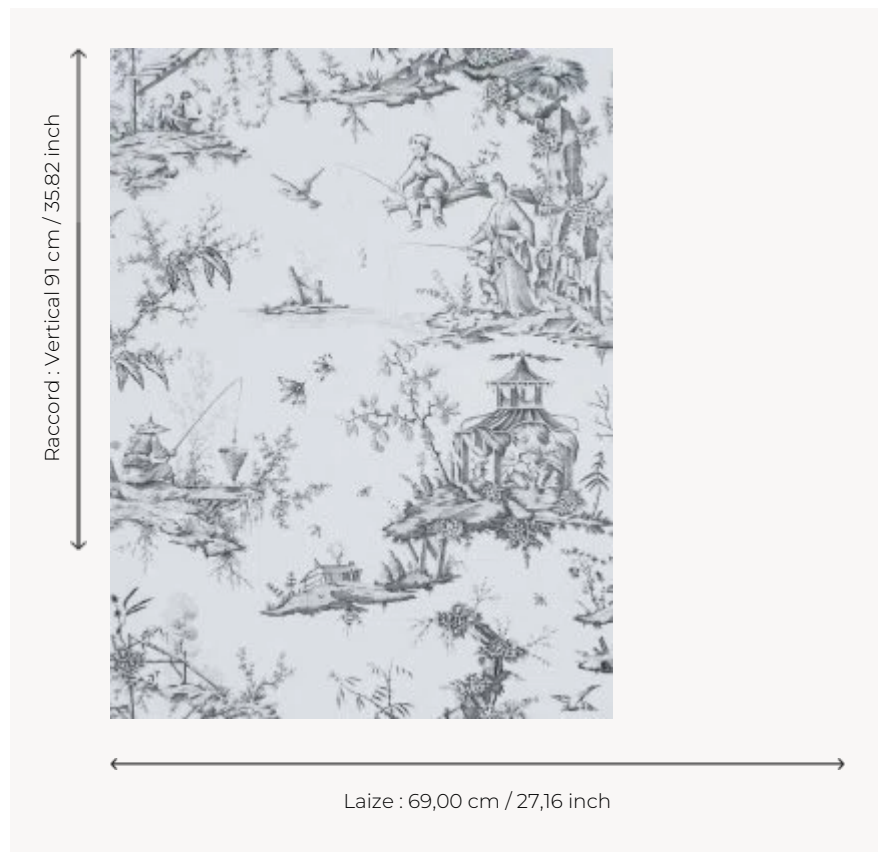

## W4515A09 WALLPAPER KANAWA

Toile de Jouy representing pavilions and fishing scenes. Wallpaper hand-printed in a frame.  
Untrimmed.

### Boussac

<b>TYPE</b>	Small width printed wallpapers
<b>SALES UNIT</b>	Available per roll of 4,57 mts
<b>BACKING</b>	PAPER
<b>COMPOSITION</b>	-
<b>WIDTH</b>	69 cm / 27,16 inch
<b>REPEAT</b>	V: 91 cm - 35,82 inch Straight repeat
<b>WEIGHT</b>	187 gr / m <sup>2</sup>
<b>CARE</b>	
<b>TRIMMING</b>	Not trimmed
<b>HANGING/REMOVING</b>	Paste the paper Wet removable
<b>CERTIFICATIONS</b>	EUROCLASS B-s1,d0 ASTM E84 Class A
<b>NOTES</b>	Hand screen printed
<b>INFORMATION</b>	Soaking time before hanging: maximum 2 minutes. Use the trim & join marks during installation. Double-cut installation.