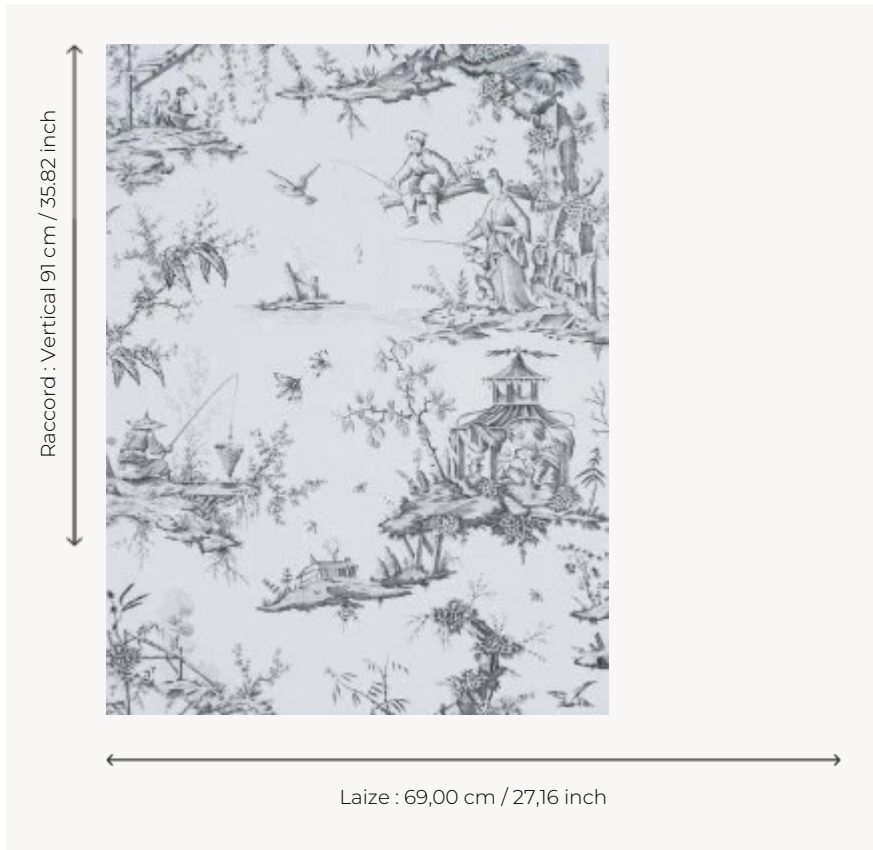

W4515A09 WALLPAPER KANAWA

Toile de Jouy representing pavilions and fishing scenes. Wallpaper hand-printed in a frame.
Untrimmed.

W4515A09 - Black white

Boussac

TYPE	Small width printed wallpapers
SALES UNIT	Available per roll of 4,57 mts
BACKING	PAPER
COMPOSITION	-
WIDTH	69 cm / 27,16 inch
REPEAT	V: 91 cm - 35,82 inch Straight repeat
WEIGHT	187 gr / m ²
CARE	
TRIMMING	Not trimmed
HANGING/REMOVING	Paste the paper Wet removable
CERTIFICATIONS	EUROCLASS B-s1,d0 ASTM E84 Class A
NOTES	Hand screen printed
INFORMATION	Soaking time before hanging: maximum 2 minutes. Use the trim & join marks during installation. Double-cut installation.

8 Colors

W4515A07
Black ivory

W4515A08
Icy white

W4515A09
Black white

W4515A11
Platinum

W4515B07
Black ivory

W4515B08
Icy white

W4515B09
Black white