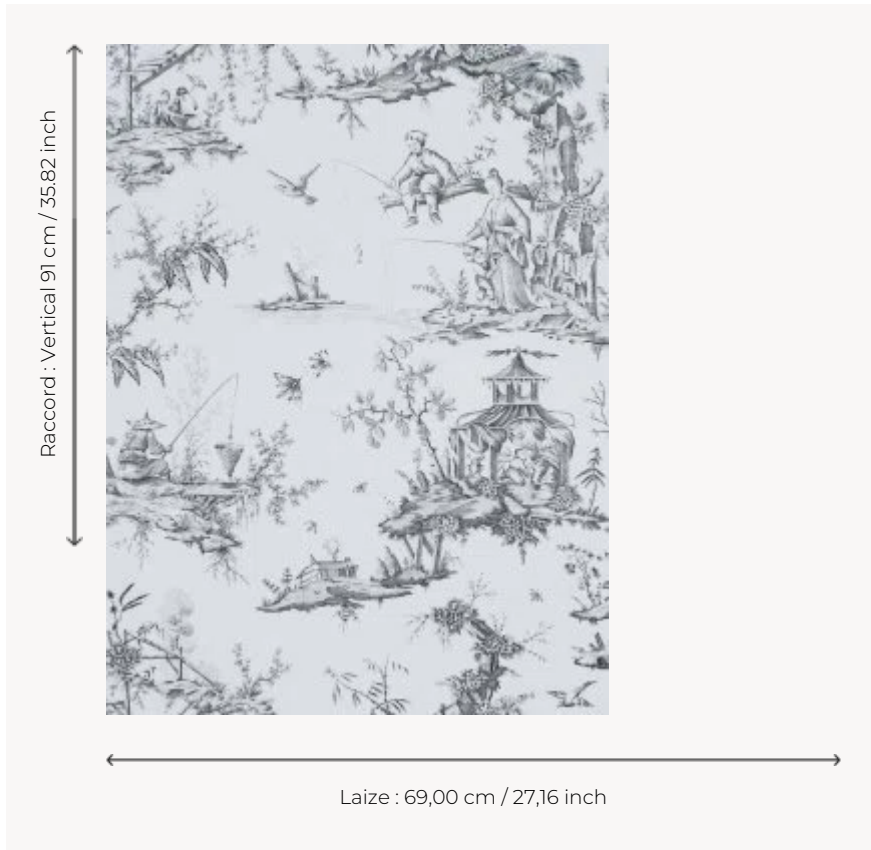

## W4515A09 WALLPAPER KANAWA

Toile de Jouy representing pavilions and fishing scenes. Wallpaper hand-printed in a frame.  
Untrimmed.

### Boussac

<b>TYPE</b>	Small width printed wallpapers
<b>SALES UNIT</b>	Available per roll of 4,57 mts
<b>BACKING</b>	PAPER
<b>COMPOSITION</b>	-
<b>WIDTH</b>	69 cm / 27,16 inch
<b>REPEAT</b>	V: 91 cm - 35,82 inch Straight repeat
<b>WEIGHT</b>	187 gr / m <sup>2</sup>
<b>CARE</b>	
<b>TRIMMING</b>	Not trimmed
<b>HANGING/REMOVING</b>	Paste the paper Wet removable
<b>CERTIFICATIONS</b>	EUROCLASS B-s1,d0 ASTM E84 Class A
<b>NOTES</b>	Hand screen printed
<b>INFORMATION</b>	Soaking time before hanging: maximum 2 minutes. Use the trim & join marks during installation. Double-cut installation.