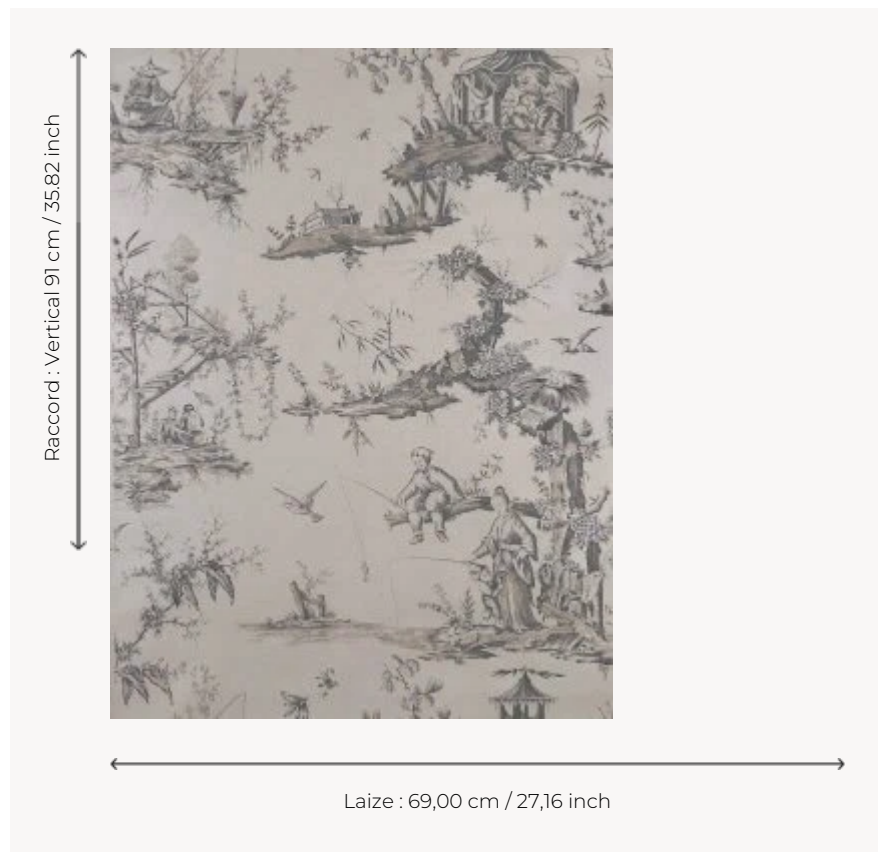

W4515A11 WALLPAPER KANAWA

Toile de Jouy representing pavilions and fishing scenes. Wallpaper hand-printed in a frame.
Untrimmed.

W4515A11 - Platinum

Boussac

TYPE	Small width printed wallpapers
SALES UNIT	Available per roll of 4,57 mts
BACKING	PAPER
COMPOSITION	-
WIDTH	69 cm / 27,16 inch
REPEAT	V: 91 cm - 35,82 inch Straight repeat
WEIGHT	187 gr / m ²
CARE	
TRIMMING	Not trimmed
HANGING/REMOVING	Paste the paper Wet removable
CERTIFICATIONS	EUROCLASS B-s1,d0 ASTM E84 Class A
NOTES	Hand screen printed
INFORMATION	Soaking time before hanging: maximum 2 minutes. Use the trim & join marks during installation. Double-cut installation.

8 Colors

W4515A07
Black ivory

W4515A08
Icy white

W4515A09
Black white

W4515A11
Platinum

W4515B07
Black ivory

W4515B08
Icy white

W4515B09
Black white