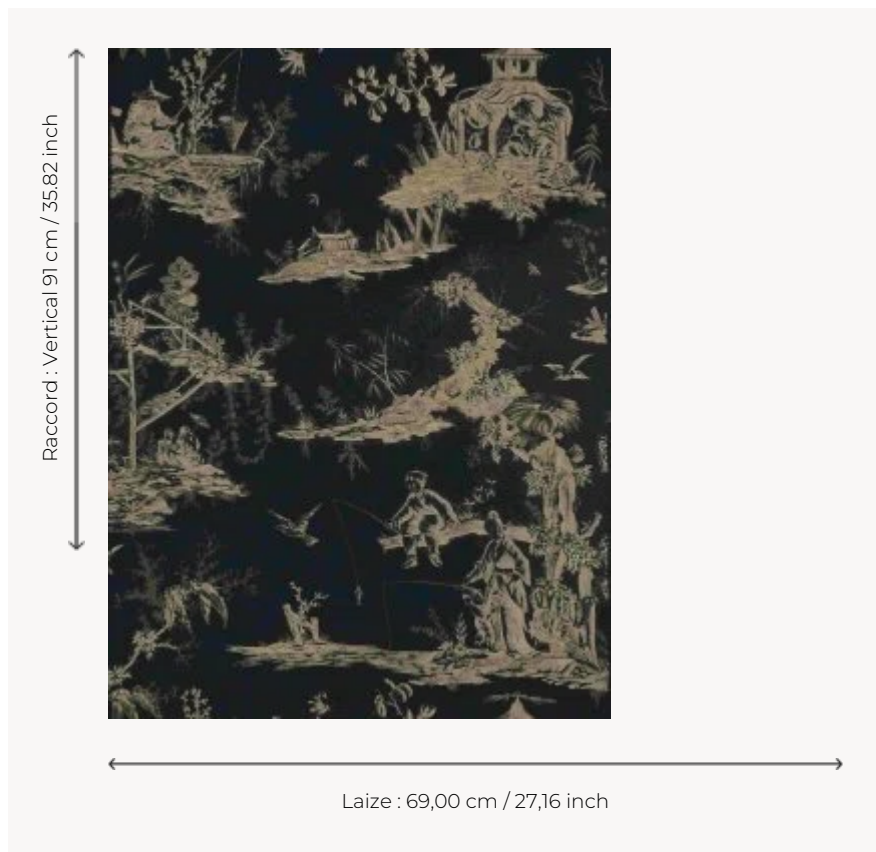

W4515B07 WALLPAPER KANAWA

Toile de Jouy representing pavilions and fishing scenes. Wallpaper hand-printed in a frame.
Untrimmed.

W4515B07 - Black ivory

Boussac

TYPE	Small width printed wallpapers
SALES UNIT	Available per roll of 4,57 mts
BACKING	PAPER
COMPOSITION	-
WIDTH	69 cm / 27,16 inch
REPEAT	V: 91 cm - 35,82 inch Straight repeat
WEIGHT	187 gr / m ²
CARE	
TRIMMING	Not trimmed
HANGING/REMOVING	Paste the paper Wet removable
CERTIFICATIONS	EUROCLASS B-s1,d0 ASTM E84 Class A
NOTES	Hand screen printed
INFORMATION	Soaking time before hanging: maximum 2 minutes. Use the trim & join marks during installation. Double-cut installation.

8 Colors

W4515A07
Black ivory

W4515A08
Icy white

W4515A09
Black white

W4515A11
Platinum

W4515B07
Black ivory

W4515B08
Icy white

W4515B09
Black white