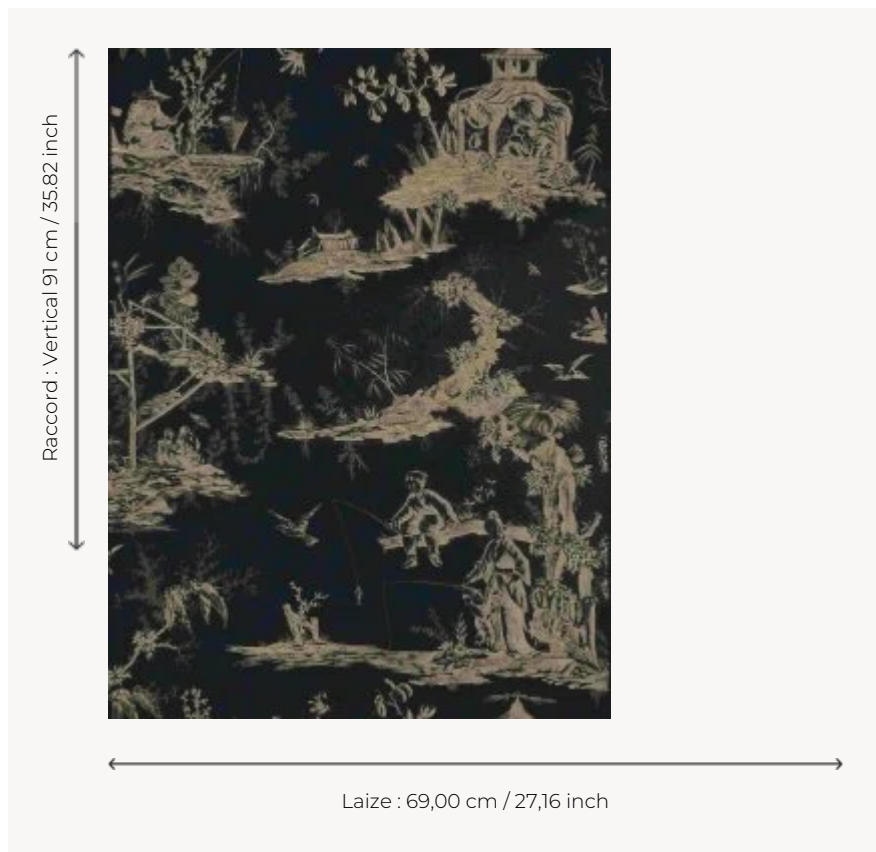

## W4515B07 WALLPAPER KANAWA

Toile de Jouy representing pavilions and fishing scenes. Wallpaper hand-printed in a frame.  
Untrimmed.

### Boussac

<b>TYPE</b>	Small width printed wallpapers
<b>SALES UNIT</b>	Available per roll of 4,57 mts
<b>BACKING</b>	PAPER
<b>COMPOSITION</b>	-
<b>WIDTH</b>	69 cm / 27,16 inch
<b>REPEAT</b>	V: 91 cm - 35,82 inch Straight repeat
<b>WEIGHT</b>	187 gr / m <sup>2</sup>
<b>CARE</b>	
<b>TRIMMING</b>	Not trimmed
<b>HANGING/REMOVING</b>	Paste the paper Wet removable
<b>CERTIFICATIONS</b>	EUROCLASS B-s1,d0 ASTM E84 Class A
<b>NOTES</b>	Hand screen printed
<b>INFORMATION</b>	Soaking time before hanging: maximum 2 minutes. Use the trim & join marks during installation. Double-cut installation.