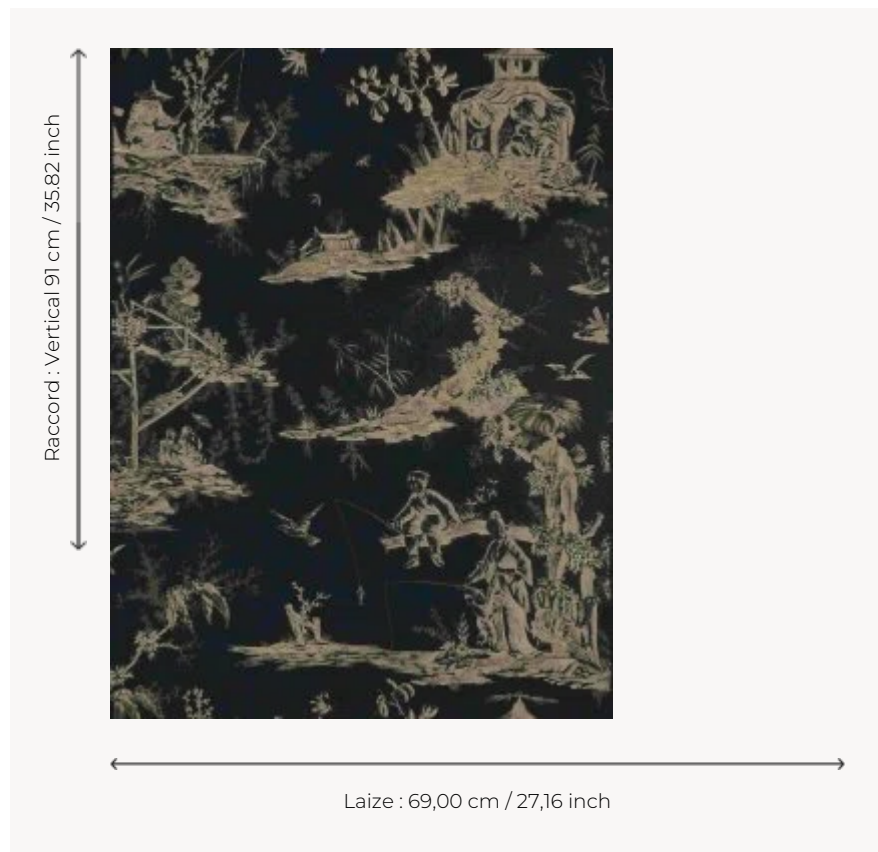

W4515B07 WALLPAPER KANAWA

Toile de Jouy representing pavilions and fishing scenes. Wallpaper hand-printed in a frame.
Untrimmed.

W4515B07 - Black ivory

Boussac

TYPE	Small width printed wallpapers
SALES UNIT	Available per roll of 4,57 mts
BACKING	PAPER
COMPOSITION	-
WIDTH	69 cm / 27,16 inch
REPEAT	V: 91 cm - 35,82 inch Straight repeat
WEIGHT	187 gr / m ²
CARE	
TRIMMING	Not trimmed
HANGING/REMOVING	Paste the paper Wet removable
CERTIFICATIONS	EUROCLASS B-s1,d0 ASTM E84 Class A
NOTES	Hand screen printed
INFORMATION	Soaking time before hanging: maximum 2 minutes. Use the trim & join marks during installation. Double-cut installation.

8 Colors

W4515A07
Black ivory

W4515A08
Icy white

W4515A09
Black white

W4515A11
Platinum

W4515B07
Black ivory

W4515B08
Icy white

W4515B09
Black white