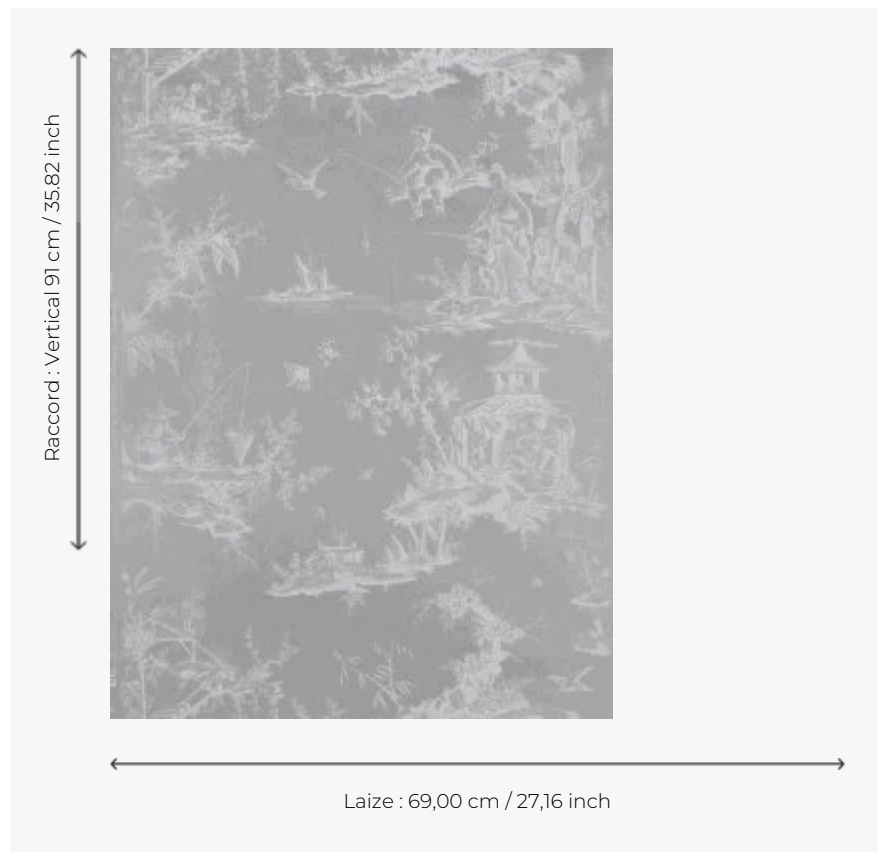

## W4515B08 WALLPAPER KANAWA

Toile de Jouy representing pavilions and fishing scenes. Wallpaper hand-printed in a frame.  
Untrimmed.

### W4515B08 - Icy white

### Boussac

<b>TYPE</b>	Small width printed wallpapers
<b>SALES UNIT</b>	Available per roll of 4,57 mts
<b>BACKING</b>	PAPER
<b>COMPOSITION</b>	-
<b>WIDTH</b>	69 cm / 27,16 inch
<b>REPEAT</b>	V: 91 cm - 35,82 inch Straight repeat
<b>WEIGHT</b>	187 gr / m <sup>2</sup>
<b>CARE</b>	
<b>TRIMMING</b>	Not trimmed
<b>HANGING/REMOVING</b>	Paste the paper Wet removable
<b>CERTIFICATIONS</b>	EUROCLASS B-s1,d0 ASTM E84 Class A
<b>NOTES</b>	Hand screen printed
<b>INFORMATION</b>	Soaking time before hanging: maximum 2 minutes. Use the trim & join marks during installation. Double-cut installation.

## 8 Colors

W4515A07  
Black ivory

W4515A08  
Icy white

W4515A09  
Black white

W4515A11  
Platinum

W4515B07  
Black ivory

W4515B08  
Icy white

W4515B09  
Black white