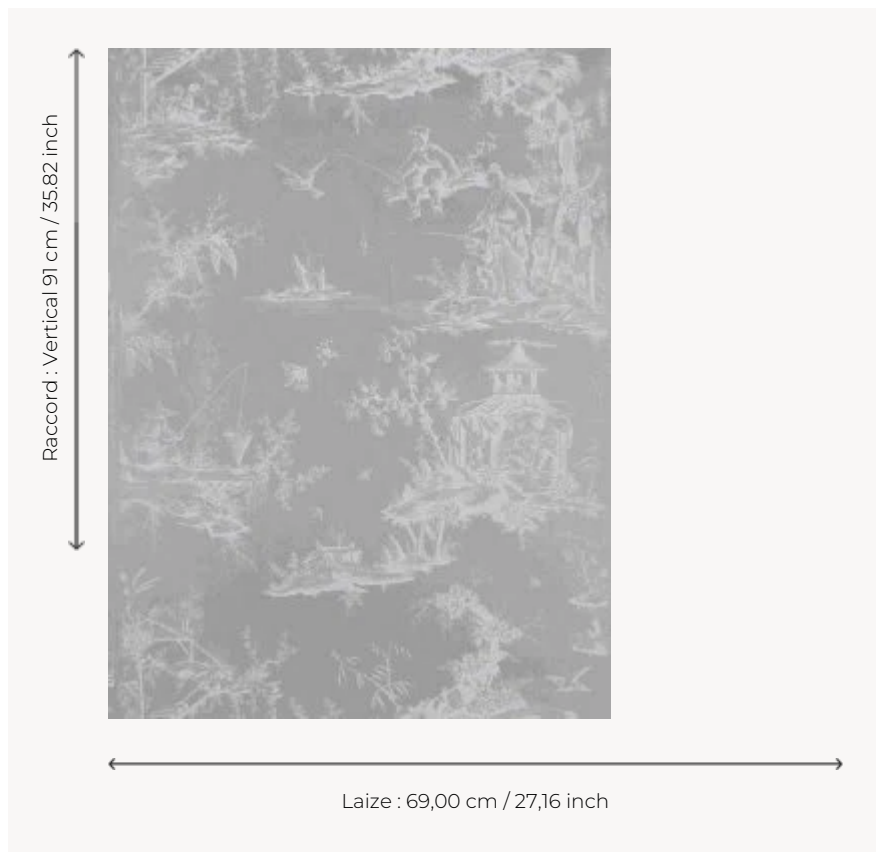

W4515B08 WALLPAPER KANAWA

Toile de Jouy representing pavilions and fishing scenes. Wallpaper hand-printed in a frame.
Untrimmed.

W4515B08 - Icy white

Boussac

TYPE	Small width printed wallpapers
SALES UNIT	Available per roll of 4,57 mts
BACKING	PAPER
COMPOSITION	-
WIDTH	69 cm / 27,16 inch
REPEAT	V: 91 cm - 35,82 inch Straight repeat
WEIGHT	187 gr / m ²
CARE	
TRIMMING	Not trimmed
HANGING/REMOVING	Paste the paper Wet removable
CERTIFICATIONS	EUROCLASS B-s1,d0 ASTM E84 Class A
NOTES	Hand screen printed
INFORMATION	Soaking time before hanging: maximum 2 minutes. Use the trim & join marks during installation. Double-cut installation.

8 Colors

W4515A07
Black ivory

W4515A08
Icy white

W4515A09
Black white

W4515A11
Platinum

W4515B07
Black ivory

W4515B08
Icy white

W4515B09
Black white