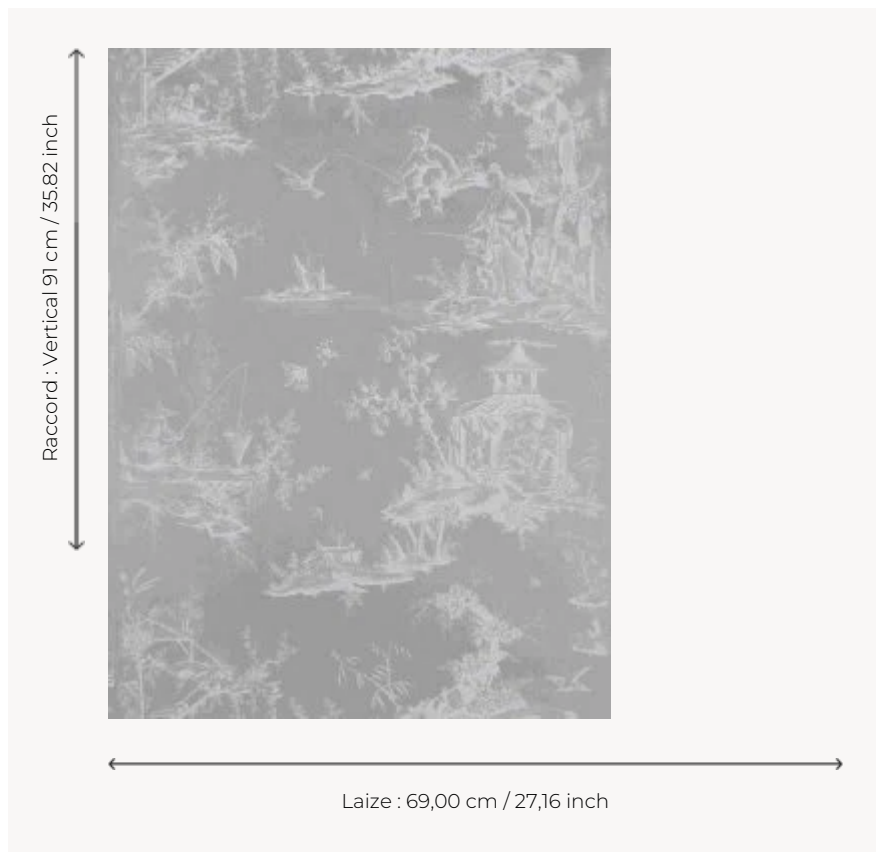

## W4515B08 WALLPAPER KANAWA

Toile de Jouy representing pavilions and fishing scenes. Wallpaper hand-printed in a frame.  
Untrimmed.

### W4515B08 - Icy white

### Boussac

<b>TYPE</b>	Small width printed wallpapers
<b>SALES UNIT</b>	Available per roll of 4,57 mts
<b>BACKING</b>	PAPER
<b>COMPOSITION</b>	-
<b>WIDTH</b>	69 cm / 27,16 inch
<b>REPEAT</b>	V: 91 cm - 35,82 inch Straight repeat
<b>WEIGHT</b>	187 gr / m <sup>2</sup>
<b>CARE</b>	
<b>TRIMMING</b>	Not trimmed
<b>HANGING/REMOVING</b>	Paste the paper Wet removable
<b>CERTIFICATIONS</b>	EUROCLASS B-s1,d0 ASTM E84 Class A
<b>NOTES</b>	Hand screen printed
<b>INFORMATION</b>	Soaking time before hanging: maximum 2 minutes. Use the trim & join marks during installation. Double-cut installation.

## 8 Colors

W4515A07  
Black ivory

W4515A08  
Icy white

W4515A09  
Black white

W4515A11  
Platinum

W4515B07  
Black ivory

W4515B08  
Icy white

W4515B09  
Black white