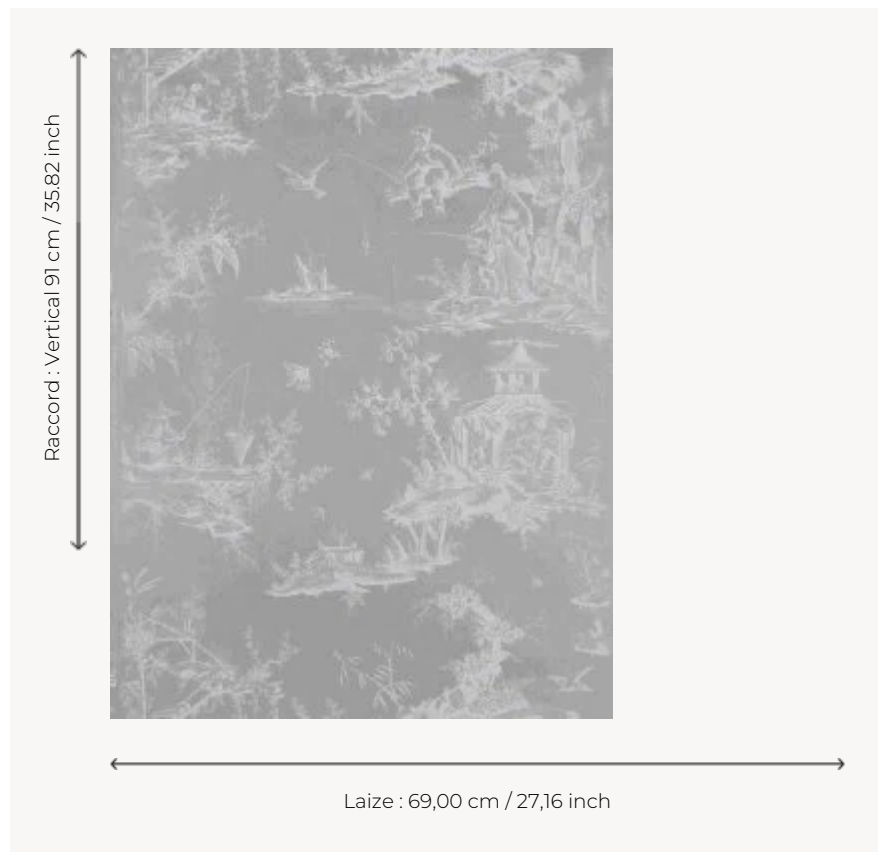

W4515B08 WALLPAPER KANAWA

Toile de Jouy representing pavilions and fishing scenes. Wallpaper hand-printed in a frame.
Untrimmed.

W4515B08 - Icy white

Boussac

TYPE	Small width printed wallpapers
SALES UNIT	Available per roll of 4,57 mts
BACKING	PAPER
COMPOSITION	-
WIDTH	69 cm / 27,16 inch
REPEAT	V: 91 cm - 35,82 inch Straight repeat
WEIGHT	187 gr / m ²
CARE	
TRIMMING	Not trimmed
HANGING/REMOVING	Paste the paper Wet removable
CERTIFICATIONS	EUROCLASS B-s1,d0 ASTM E84 Class A
NOTES	Hand screen printed
INFORMATION	Soaking time before hanging: maximum 2 minutes. Use the trim & join marks during installation. Double-cut installation.

8 Colors

W4515A07
Black ivory

W4515A08
Icy white

W4515A09
Black white

W4515A11
Platinum

W4515B07
Black ivory

W4515B08
Icy white

W4515B09
Black white