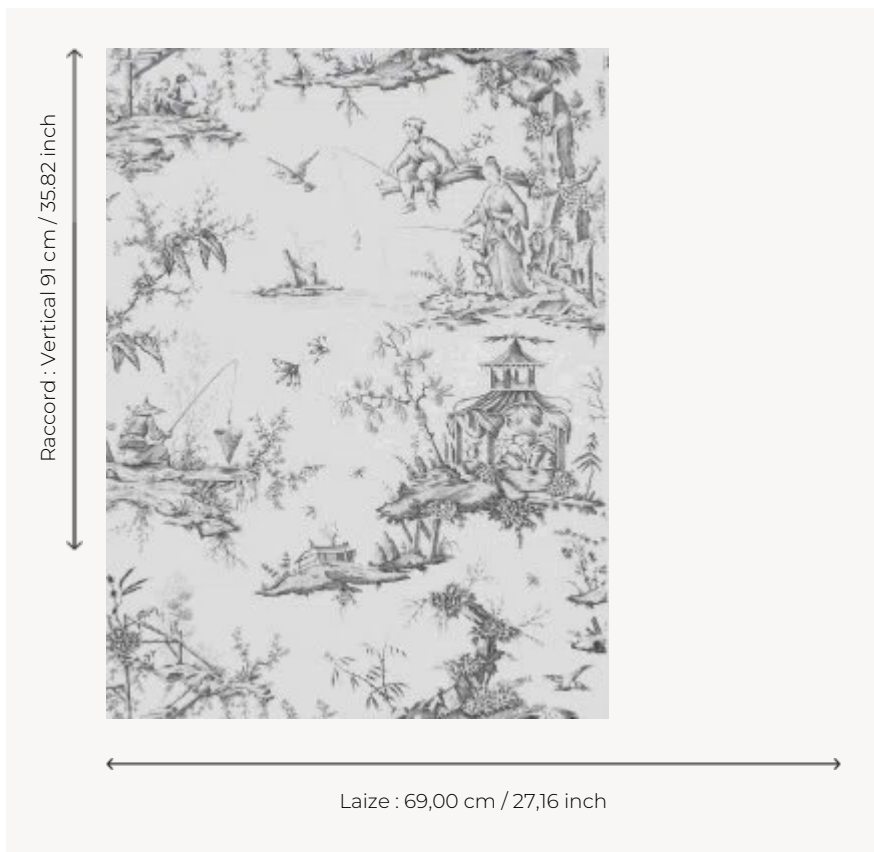

W4515B09 WALLPAPER KANAWA

Toile de Jouy representing pavilions and fishing scenes. Wallpaper hand-printed in a frame.
Untrimmed.

W4515B09 - Black white

Boussac

| | |
|-------------------------|--|
| TYPE | Small width printed wallpapers |
| SALES UNIT | Available per roll of 4,57 mts |
| BACKING | PAPER |
| COMPOSITION | - |
| WIDTH | 69 cm / 27,16 inch |
| REPEAT | V: 91 cm - 35,82 inch Straight repeat |
| WEIGHT | 187 gr / m ² |
| CARE |  |
| TRIMMING | Not trimmed |
| HANGING/REMOVING | Paste the paper Wet removable |
| CERTIFICATIONS | EUROCLASS B-s1,d0 ASTM E84 Class A |
| NOTES | Hand screen printed |
| INFORMATION | Soaking time before hanging: maximum 2 minutes. Use the trim & join marks during installation. Double-cut installation. |

8 Colors

W4515A07
Black ivory

W4515A08
Icy white

W4515A09
Black white

W4515A11
Platinum

W4515B07
Black ivory

W4515B08
Icy white

W4515B09
Black white