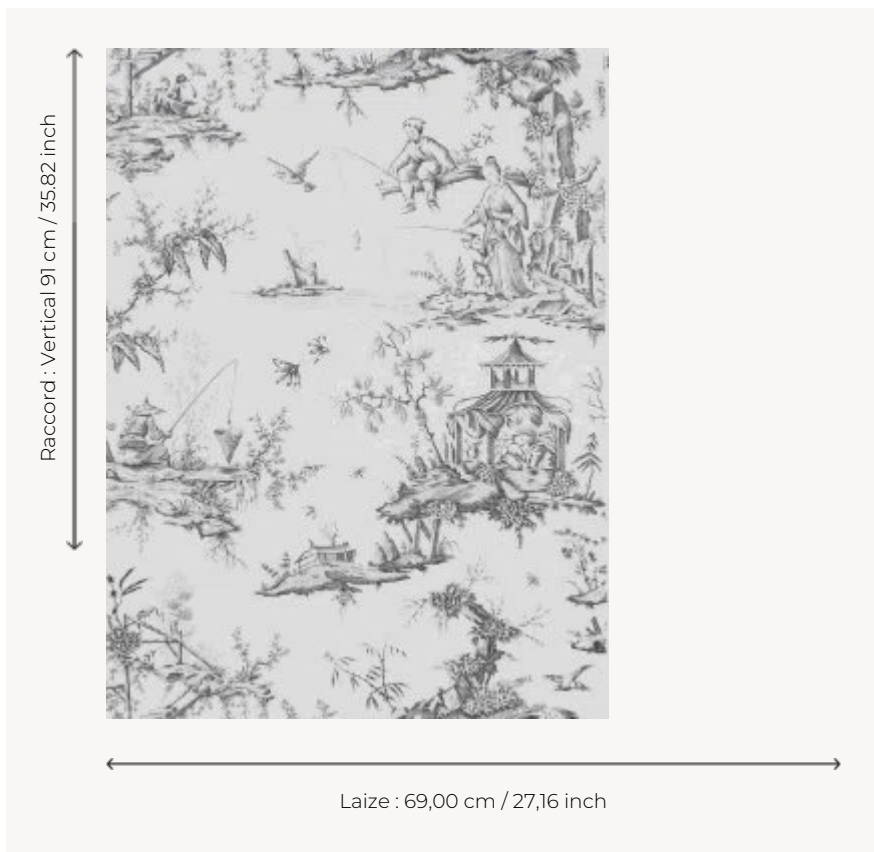

W4515B09 WALLPAPER KANAWA

Toile de Jouy representing pavilions and fishing scenes. Wallpaper hand-printed in a frame.
Untrimmed.

W4515B09 - Black white

Boussac

TYPE	Small width printed wallpapers
SALES UNIT	Available per roll of 4,57 mts
BACKING	PAPER
COMPOSITION	-
WIDTH	69 cm / 27,16 inch
REPEAT	V: 91 cm - 35,82 inch Straight repeat
WEIGHT	187 gr / m ²
CARE	
TRIMMING	Not trimmed
HANGING/REMOVING	Paste the paper Wet removable
CERTIFICATIONS	EUROCLASS B-s1,d0 ASTM E84 Class A
NOTES	Hand screen printed
INFORMATION	Soaking time before hanging: maximum 2 minutes. Use the trim & join marks during installation. Double-cut installation.

8 Colors

W4515A07
Black ivory

W4515A08
Icy white

W4515A09
Black white

W4515A11
Platinum

W4515B07
Black ivory

W4515B08
Icy white

W4515B09
Black white