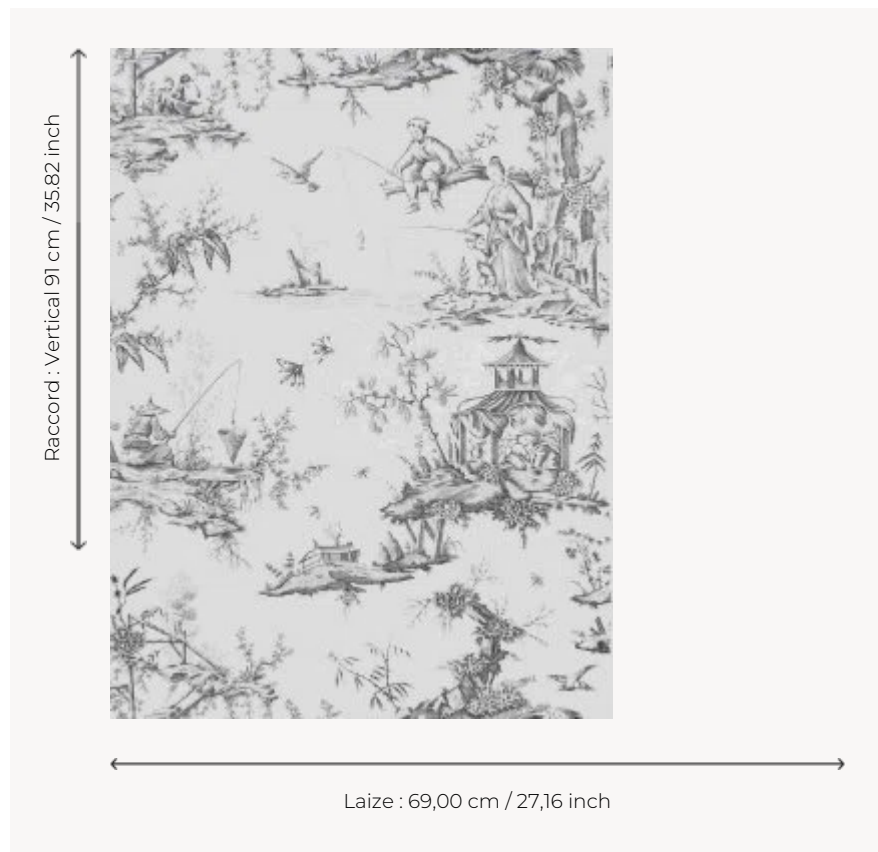

W4515B09 WALLPAPER KANAWA

Toile de Jouy representing pavilions and fishing scenes. Wallpaper hand-printed in a frame.
Untrimmed.

W4515B09 - Black white

Boussac

TYPE	Small width printed wallpapers
SALES UNIT	Available per roll of 4,57 mts
BACKING	PAPER
COMPOSITION	-
WIDTH	69 cm / 27,16 inch
REPEAT	V: 91 cm - 35,82 inch Straight repeat
WEIGHT	187 gr / m ²
CARE	
TRIMMING	Not trimmed
HANGING/REMOVING	Paste the paper Wet removable
CERTIFICATIONS	EUROCLASS B-s1,d0 ASTM E84 Class A
NOTES	Hand screen printed
INFORMATION	Soaking time before hanging: maximum 2 minutes. Use the trim & join marks during installation. Double-cut installation.

8 Colors

W4515A07
Black ivory

W4515A08
Icy white

W4515A09
Black white

W4515A11
Platinum

W4515B07
Black ivory

W4515B08
Icy white

W4515B09
Black white