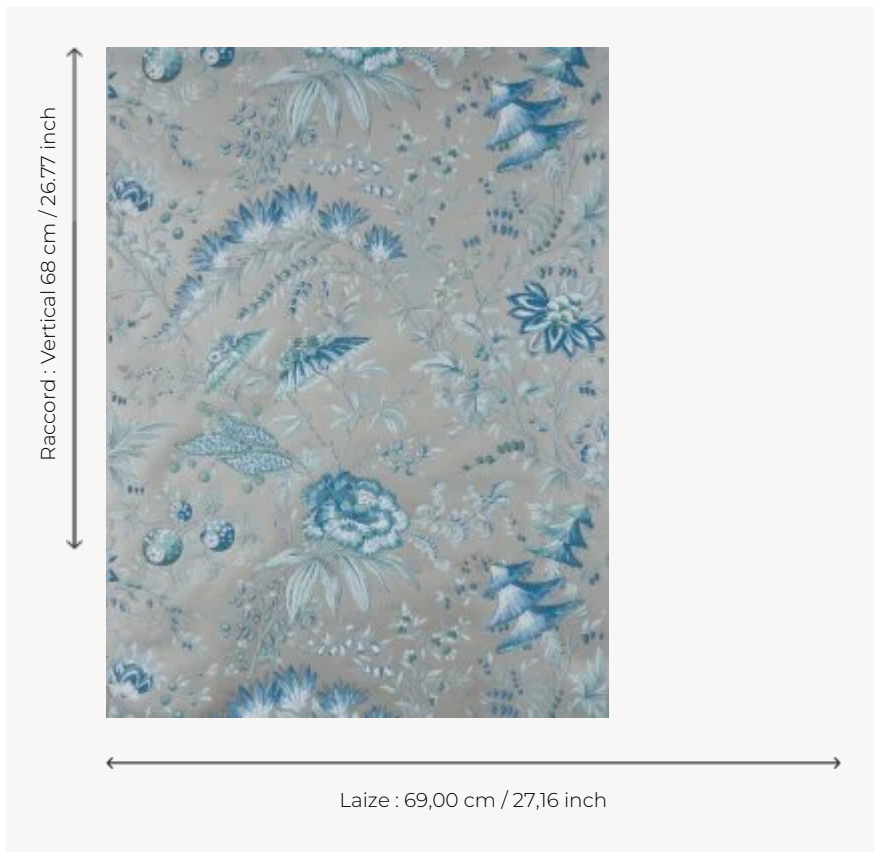

W4697004 WALLPAPER TARANTELE

Fantastic floral composition inspired by Chinese fineness and delicacy.

W4697004 - Platinum blue

Boussac

TYPE Small width printed wallpapers

SALES UNIT Available per roll of 4,57 mts

BACKING PAPER

COMPOSITION -

WIDTH 69 cm / 27,16 inch

REPEAT V: 68 cm - 26,77 inch
Half drop repeat

WEIGHT 187 gr / m²

CARE 

TRIMMING Not trimmed

HANGING/REMOVING Paste the paper
Wet removable

2 Colors

W4697003

Marie-
antoinette

W4697004

Platinum blue