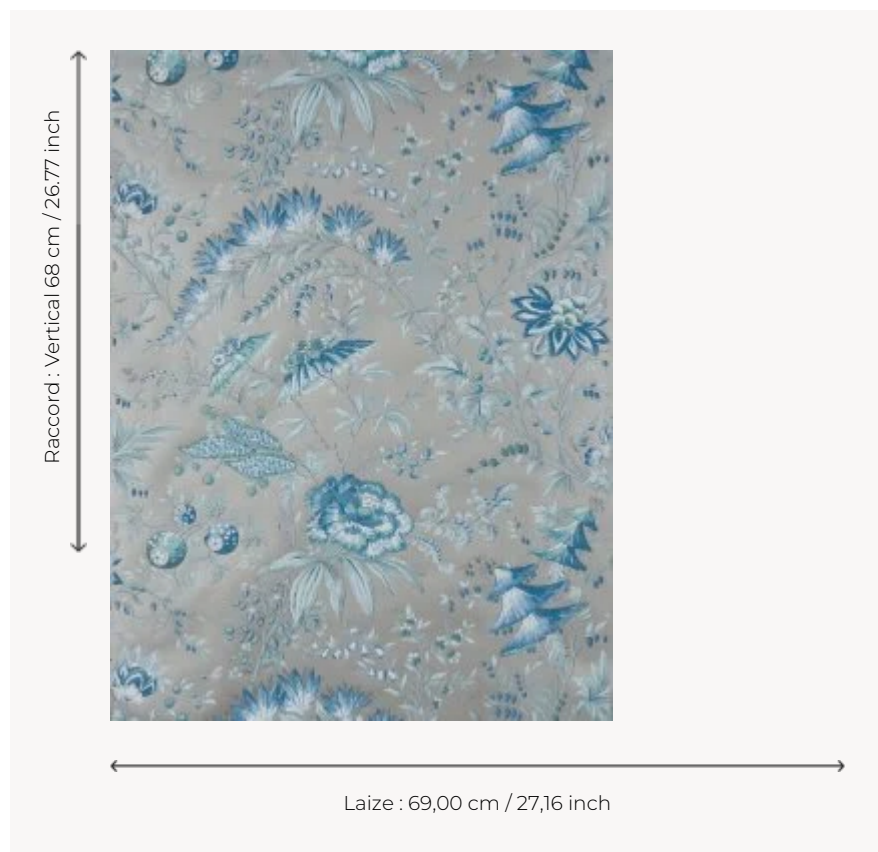

## W4697004 WALLPAPER TARANTELE

Fantastic floral composition inspired by Chinese fineness and delicacy.

### W4697004 - Platinum blue

### Boussac

<b>TYPE</b>	Small width printed wallpapers
<b>SALES UNIT</b>	Available per roll of 4,57 mts
<b>BACKING</b>	PAPER
<b>COMPOSITION</b>	-
<b>WIDTH</b>	69 cm / 27,16 inch
<b>REPEAT</b>	V: 68 cm - 26,77 inch Half drop repeat
<b>WEIGHT</b>	187 gr / m <sup>2</sup>
<b>CARE</b>	
<b>TRIMMING</b>	Not trimmed
<b>HANGING/REMOVING</b>	Paste the paper Wet removable
<b>CERTIFICATIONS</b>	EUROCLASS B-s1,d0 ASTM E84 Class A
<b>NOTES</b>	Hand screen printed
<b>INFORMATION</b>	Soaking time before hanging: maximum 2 minutes. Use the trim & join marks during installation. Double-cut installation.

## 2 Colors

W4697003

Marie-  
antoinette

W4697004

Platinum blue