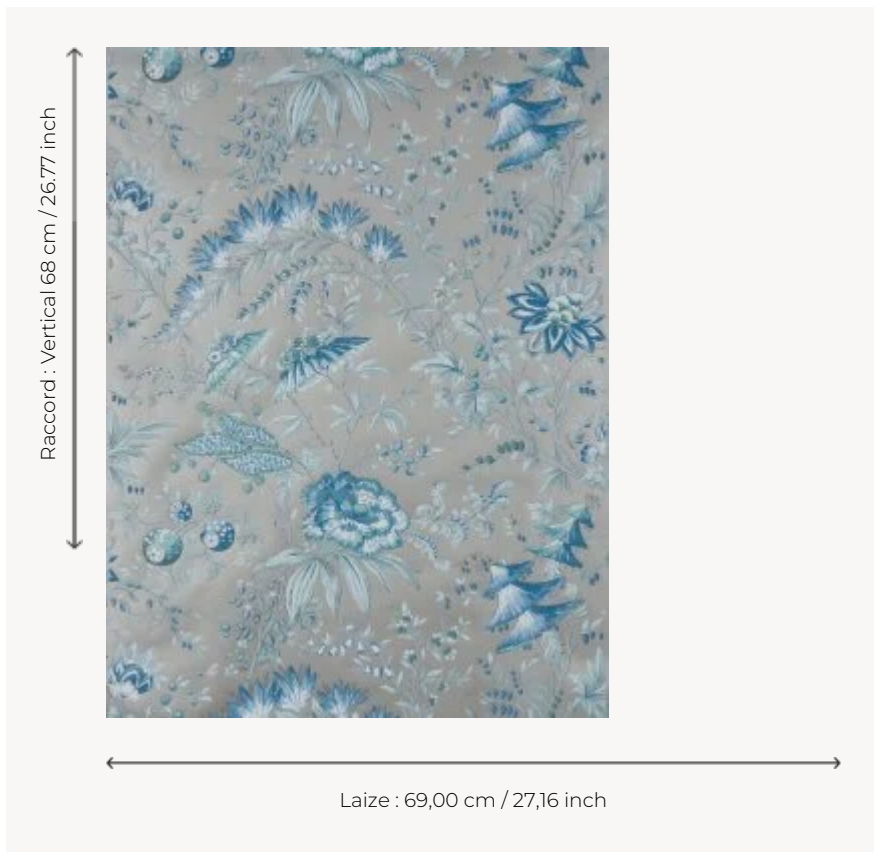

## W4697004 WALLPAPER TARANTELE

Fantastic floral composition inspired by Chinese fineness and delicacy.

### W4697004 - Platinum blue

### Boussac

**TYPE** Small width printed wallpapers

**SALES UNIT** Available per roll of 4,57 mts

**BACKING** PAPER

**COMPOSITION** -

**WIDTH** 69 cm / 27,16 inch

**REPEAT** V: 68 cm - 26,77 inch  
Half drop repeat