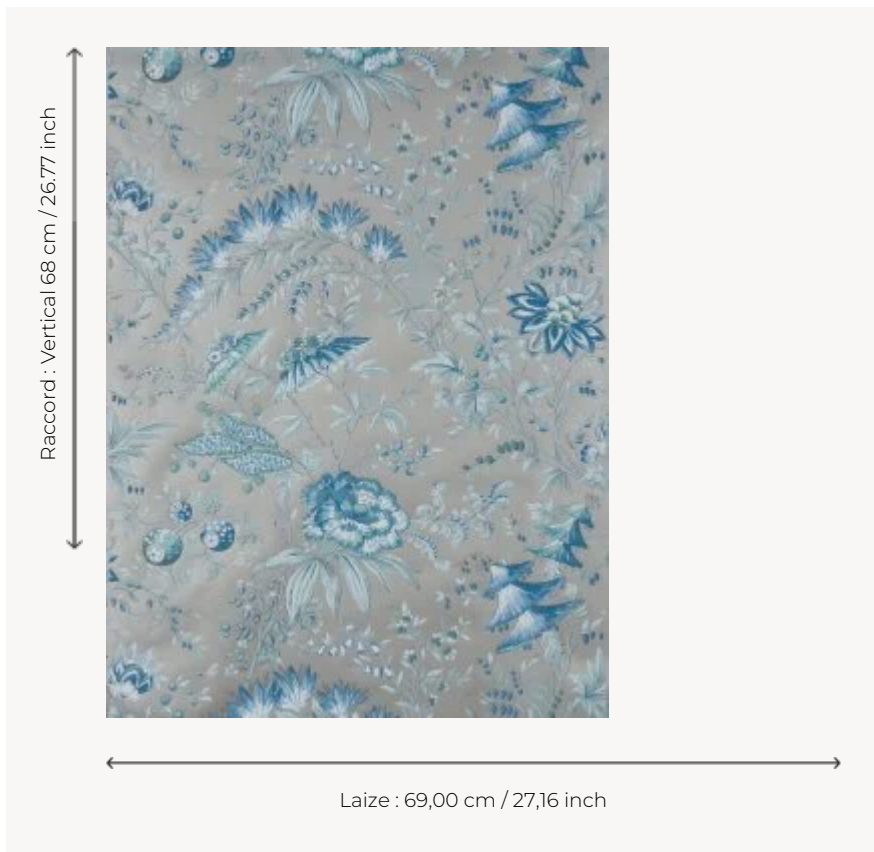

W4697004 WALLPAPER TARANTELE

Fantastic floral composition inspired by Chinese fineness and delicacy.

W4697004 - Platinum blue

Boussac

TYPE	Small width printed wallpapers
SALES UNIT	Available per roll of 4,57 mts
BACKING	PAPER
COMPOSITION	-
WIDTH	69 cm / 27,16 inch
REPEAT	V: 68 cm - 26,77 inch Half drop repeat
WEIGHT	187 gr / m ²
CARE	
TRIMMING	Not trimmed
HANGING/REMOVING	Paste the paper Wet removable
CERTIFICATIONS	EUROCLASS B-s1,d0 ASTM E84 Class A
NOTES	Hand screen printed
INFORMATION	Soaking time before hanging: maximum 2 minutes. Use the trim & join marks during installation. Double-cut installation.

2 Colors

W4697003

Marie-
antoinette

W4697004

Platinum blue