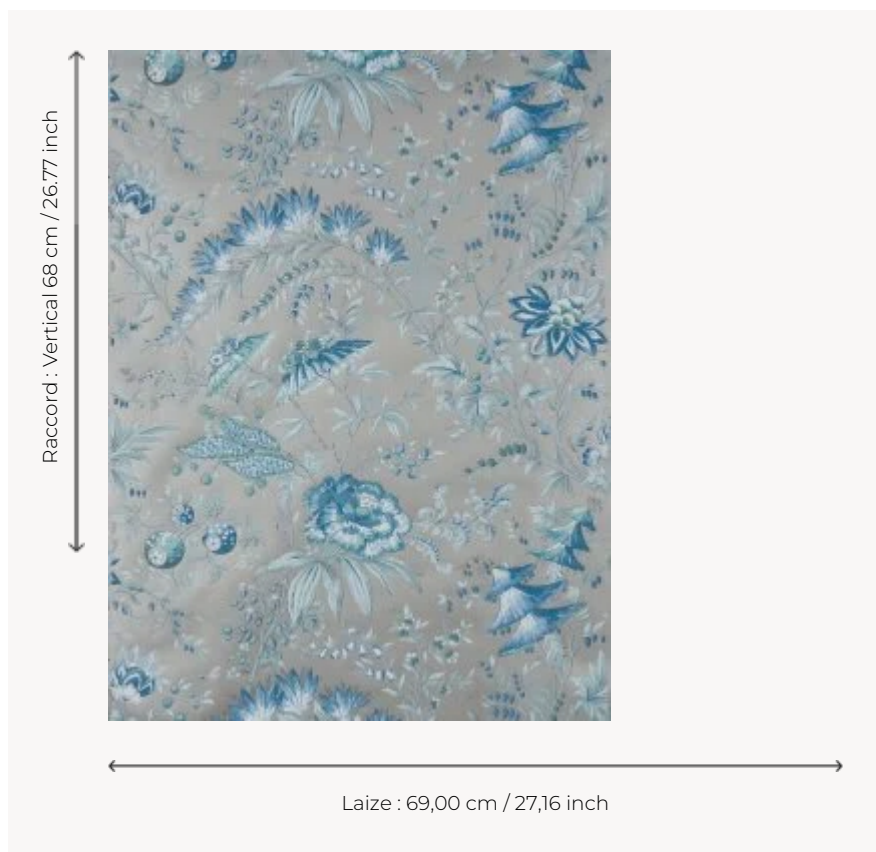

## W4697004 WALLPAPER TARANTELE

Fantastic floral composition inspired by Chinese fineness and delicacy.

### W4697004 - Platinum blue

### Boussac

<b>TYPE</b>	Small width printed wallpapers
<b>SALES UNIT</b>	Available per roll of 4,57 mts
<b>BACKING</b>	PAPER
<b>COMPOSITION</b>	-
<b>WIDTH</b>	69 cm / 27,16 inch
<b>REPEAT</b>	V: 68 cm - 26,77 inch Half drop repeat
<b>WEIGHT</b>	187 gr / m <sup>2</sup>
<b>CARE</b>	
<b>TRIMMING</b>	Not trimmed
<b>HANGING/REMOVING</b>	Paste the paper Wet removable
<b>CERTIFICATIONS</b>	EUROCLASS B-s1,d0 ASTM E84 Class A
<b>NOTES</b>	Hand screen printed
<b>INFORMATION</b>	Soaking time before hanging: maximum 2 minutes. Use the trim & join marks during installation. Double-cut installation.

## 2 Colors

W4697003  
Marie-  
antoinette

W4697004  
Platinum blue