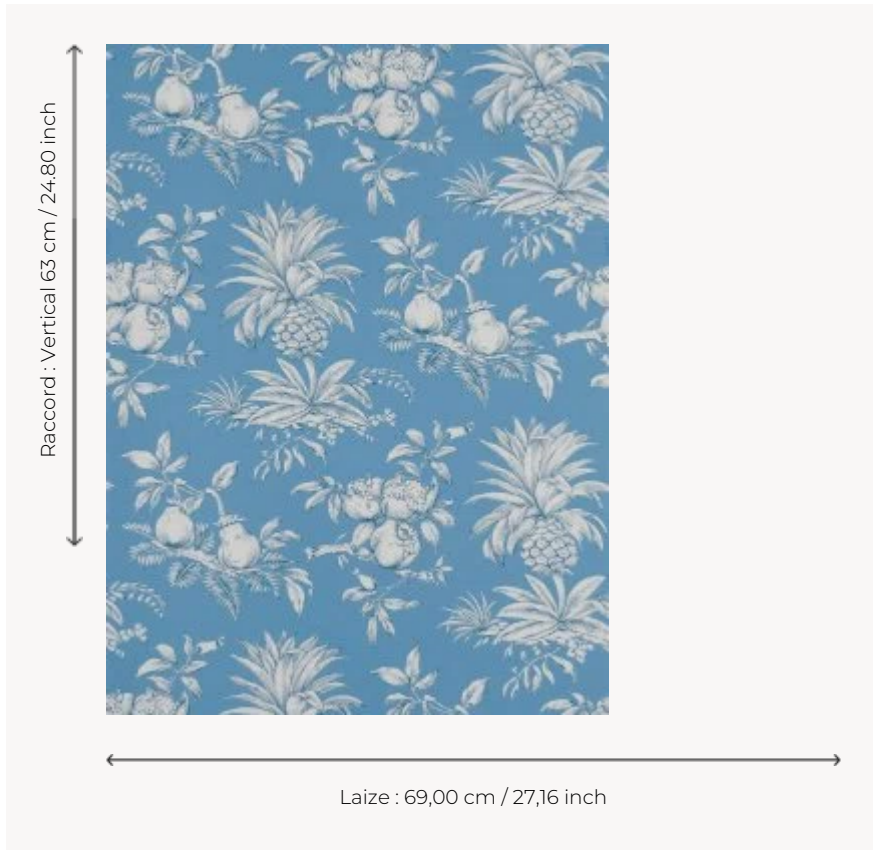

## W4764003 WALLPAPER DANDY

Quill drawing representing Toiles de Jouy-style exotic fruit. Wallpaper hand-printed in a frame.  
Untrimmed.

### W4764003 - Blue

### Boussac

<b>TYPE</b>	Small width printed wallpapers
<b>SALES UNIT</b>	Available per roll of 4,57 mts
<b>BACKING</b>	PAPER
<b>COMPOSITION</b>	-
<b>WIDTH</b>	69 cm / 27,16 inch
<b>REPEAT</b>	V: 63 cm - 24,80 inch Straight repeat
<b>WEIGHT</b>	187 gr / m <sup>2</sup>
<b>CARE</b>	
<b>TRIMMING</b>	Not trimmed
<b>HANGING/REMOVING</b>	Paste the paper Wet removable
<b>CERTIFICATIONS</b>	EUROCLASS B-s1,d0 ASTM E84 Class A
<b>NOTES</b>	Hand screen printed
<b>INFORMATION</b>	Soaking time before hanging: maximum 2 minutes. Use the trim & join marks during installation. Double-cut installation.