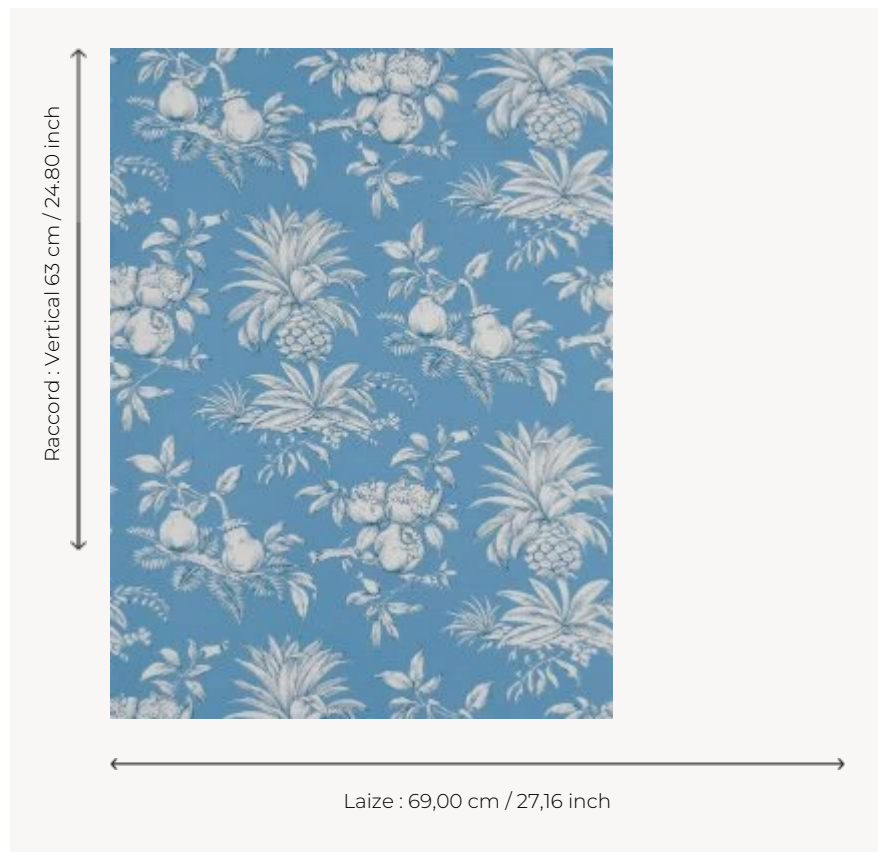

W4764003 WALLPAPER DANDY

Quill drawing representing Toiles de Jouy-style exotic fruit. Wallpaper hand-printed in a frame.
Untrimmed.

W4764003 - Blue

Boussac

TYPE	Small width printed wallpapers
SALES UNIT	Available per roll of 4,57 mts
BACKING	PAPER
COMPOSITION	-
WIDTH	69 cm / 27,16 inch
REPEAT	V: 63 cm - 24,80 inch Straight repeat
WEIGHT	187 gr / m ²
CARE	
TRIMMING	Not trimmed
HANGING/REMOVING	Paste the paper Wet removable
CERTIFICATIONS	EUROCLASS B-s1,d0 ASTM E84 Class A
NOTES	Hand screen printed
INFORMATION	Soaking time before hanging: maximum 2 minutes. Use the trim & join marks during installation. Double-cut installation.

3 Colors

W4764001
Red

W4764003
Blue

W4764006
Black