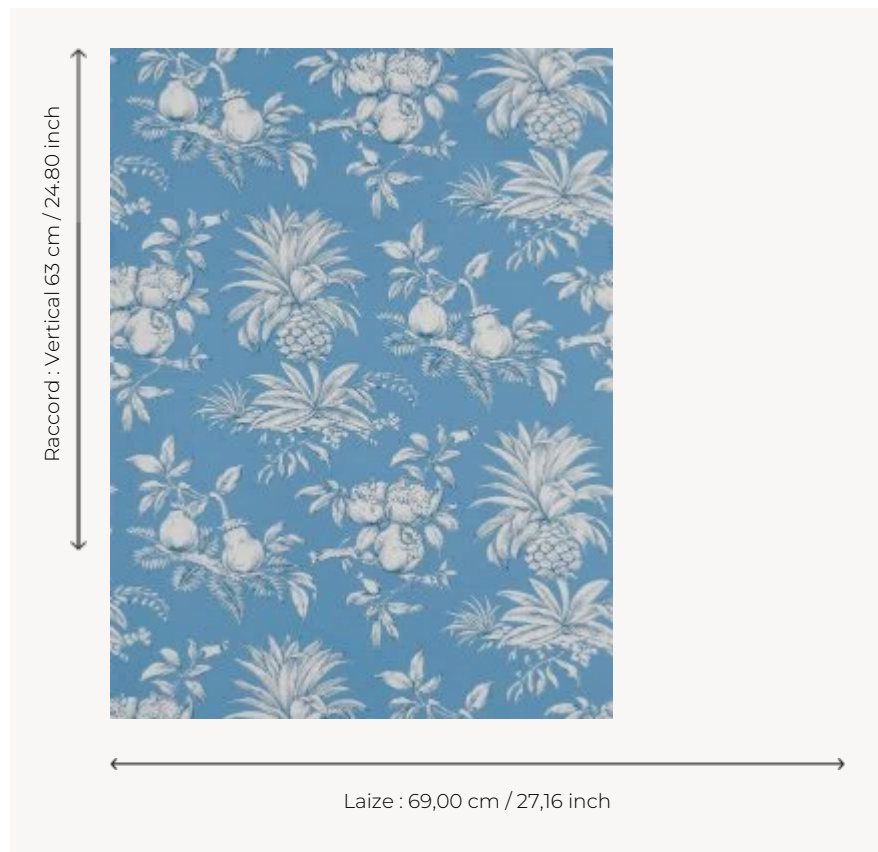

W4764003 WALLPAPER DANDY

Quill drawing representing Toiles de Jouy-style exotic fruit. Wallpaper hand-printed in a frame.
Untrimmed.

W4764003 - Blue

Boussac

TYPE	Small width printed wallpapers
SALES UNIT	Available per roll of 4,57 mts
BACKING	PAPER
COMPOSITION	-
WIDTH	69 cm / 27,16 inch
REPEAT	V: 63 cm - 24,80 inch Straight repeat
WEIGHT	187 gr / m ²
CARE	
TRIMMING	Not trimmed
HANGING/REMOVING	Paste the paper Wet removable
CERTIFICATIONS	EUROCLASS B-s1,d0 ASTM E84 Class A
NOTES	Hand screen printed
INFORMATION	Soaking time before hanging: maximum 2 minutes. Use the trim & join marks during installation. Double-cut installation.

3 Colors

W4764001
Red

W4764003
Blue

W4764006
Black