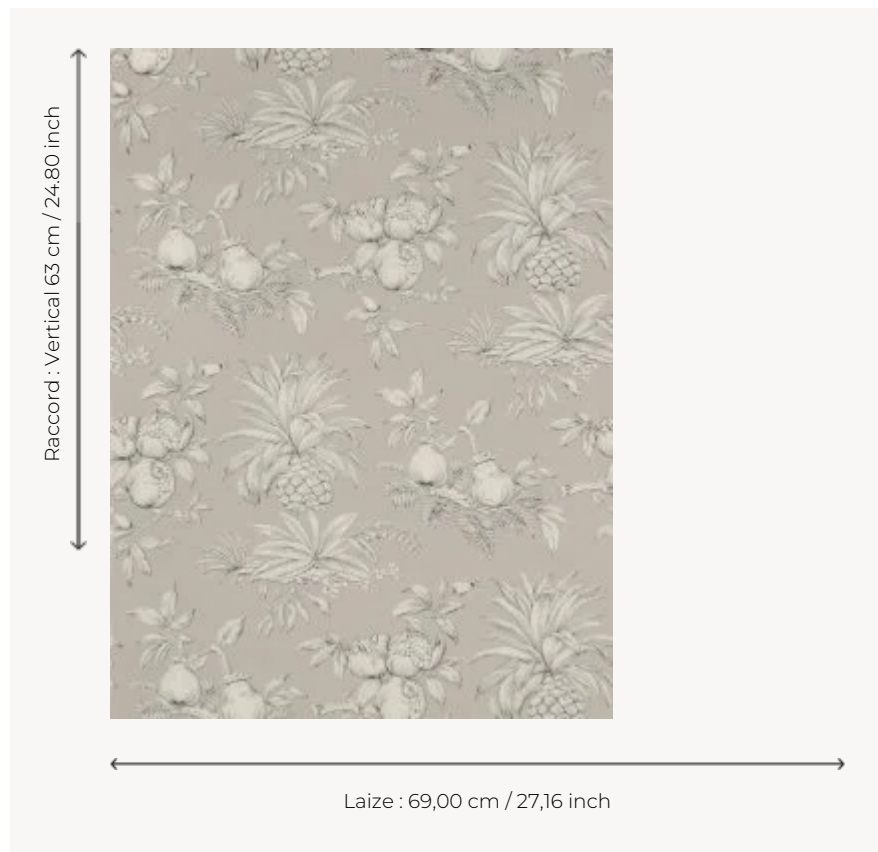

W4764006 WALLPAPER DANDY

Quill drawing representing Toiles de Jouy-style exotic fruit. Wallpaper hand-printed in a frame.
Untrimmed.

W4764006 - Black

Boussac

TYPE	Small width printed wallpapers
SALES UNIT	Available per roll of 4,57 mts
BACKING	PAPER
COMPOSITION	-
WIDTH	69 cm / 27,16 inch
REPEAT	V: 63 cm - 24,80 inch Straight repeat
WEIGHT	187 gr / m ²
CARE	
TRIMMING	Not trimmed
HANGING/REMOVING	Paste the paper Wet removable
CERTIFICATIONS	EUROCLASS B-s1,d0 ASTM E84 Class A
NOTES	Hand screen printed
INFORMATION	Soaking time before hanging: maximum 2 minutes. Use the trim & join marks during installation. Double-cut installation.

3 Colors

W4764001
Red

W4764003
Blue

W4764006
Black