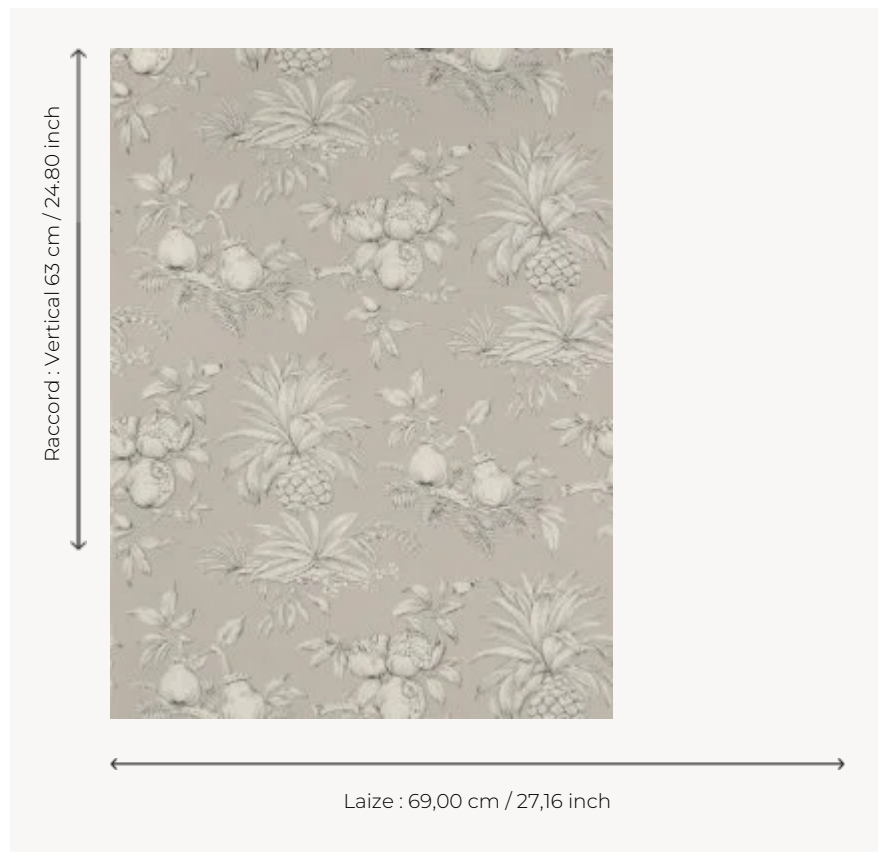

W4764006 WALLPAPER DANDY

Quill drawing representing Toiles de Jouy-style exotic fruit. Wallpaper hand-printed in a frame.
Untrimmed.

W4764006 - Black

Boussac

| | |
|-------------------------|--|
| TYPE | Small width printed wallpapers |
| SALES UNIT | Available per roll of 4,57 mts |
| BACKING | PAPER |
| COMPOSITION | - |
| WIDTH | 69 cm / 27,16 inch |
| REPEAT | V: 63 cm - 24,80 inch Straight repeat |
| WEIGHT | 187 gr / m ² |
| CARE |  |
| TRIMMING | Not trimmed |
| HANGING/REMOVING | Paste the paper Wet removable |
| CERTIFICATIONS | EUROCLASS B-s1,d0 ASTM E84 Class A |
| NOTES | Hand screen printed |
| INFORMATION | Soaking time before hanging: maximum 2 minutes. Use the trim & join marks during installation. Double-cut installation. |

3 Colors

W4764001
Red

W4764003
Blue

W4764006
Black