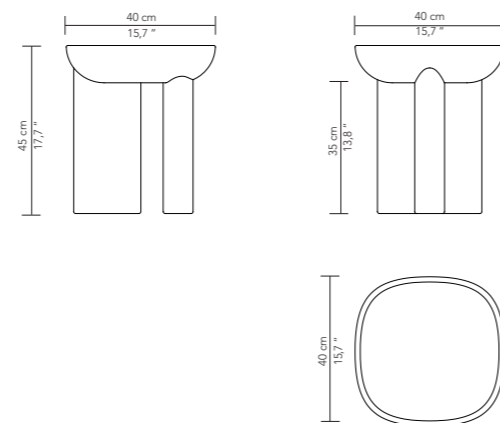

GUÉRIDON - PEDESTAL TABLE

REF: FJIMMGU040LB15

STRUCTURE	FRAME
Panneau bois	Wooden panel
Assemblage : collé	Construction: glued
FINITIONS	FINISHES
Laquée brillant, plateau verre laqué	High gloss lacquer, lacquered glass top
SPÉCIFICITÉ	SPECIFICITY
Taille unique en collection	One size in the collection