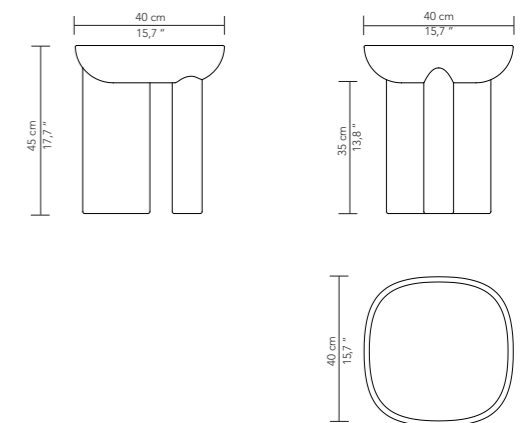

GUÉRIDON - PEDESTAL TABLE

REF: FJIMMGU040LI5

STRUCTURE	FRAME
Panneau bois Assemblage : collé	Wooden panel Construction: glued
FINITIONS	FINISHES
Laquée mat ou satiné, plateau verre laqué	Matt or satin lacquer, lacquered glass top
SPÉCIFICITÉ	SPECIFICITY
Taille unique en collection	One size in the collection