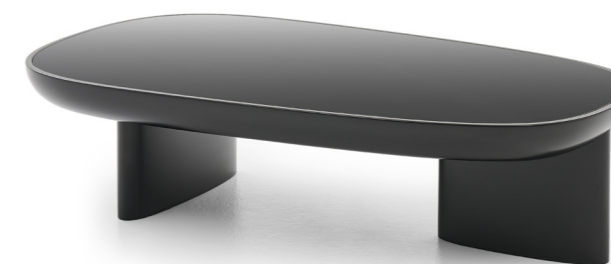

The ceramic version is artisanal and made in France, offering pedestal tables suitable for both indoor and outdoor use. Pierre Frey Mobilier and Guillaume Delvigne have collaborated on crackled glazed stoneware, with deep, natural, and timeless hues and soft, irregular nuances. Each piece is handcrafted, making it a truly unique and exclusive work of art. This collection balances function and artistry, offering versatile, sculptural pieces that enhance and transform any interior or exterior space.

JIMMY

LINE

JIMMY
Table basse - Coffee table

FJIMMTA140B - Chêne / Oak
FJIMMTA160B - Chêne / Oak

JIMMY
Table basse - Coffee table

FJIMMTA140LI5 - Structure laque mate ou satinée, plateau verre laqué / Matt or satin lacquer structure, lacquered glass top
FJIMMTA160LI5 - Structure laque mate ou satinée, plateau verre laqué / Matt or satin lacquer structure, lacquered glass top
FJIMMTA140LB15 - Structure laque brillante, plateau verre laqué / High gloss lacquer structure, lacquered glass top
FJIMMTA160LB15 - Structure laque brillante, plateau verre laqué / High gloss lacquer structure, lacquered glass top

JIMMY

LINE

JIMMY
Table basse - Coffee table

- FJIMMTA140LI2 - Structure laque mate ou satinée, insert laque Glacée / Matt or satin lacquer structure, Icy lacquer insert
- FJIMMTA160LI2 - Structure laque mate ou satinée, insert laque Glacée / Matt or satin lacquer structure, Icy lacquer insert
- FJIMMTA140LBI2 - Structure laque brillante, insert laque Glacée / High gloss lacquer structure, Icy lacquer insert
- FJIMMTA160LBI2 - Structure laque brillante, insert laque Glacée / High gloss lacquer structure, Icy lacquer insert